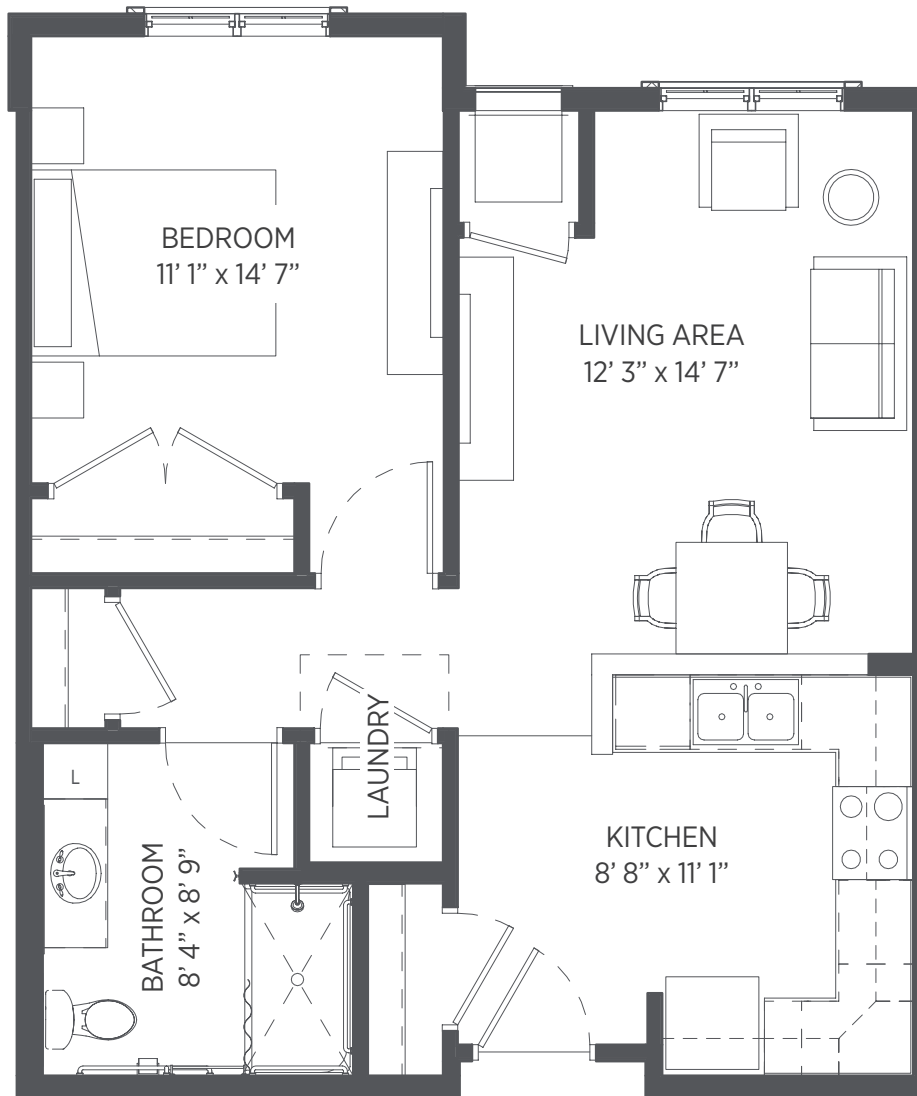

Floor plans are for general reference only and are not to scale.

STONEHAVEN

Senior Living

Studio - 486 sq ft

Apartment: 113

Floor plans are for general reference only and are not to scale.

STONEHAVEN

Senior Living

One Bedroom - 731 sq ft

Apartments: 311, 411

Floor plans are for general reference only and are not to scale.

STONEHAVEN

Senior Living

One Bedroom - 684 sq ft

Apartments: 227, 229, 230, 327, 329, 330, 427, 429, 430

Floor plans are for general reference only and are not to scale.

STONEHAVEN

Senior Living

One Bedroom - 658 sq ft

Apartments: 105, 205, 305, 405

Floor plans are for general reference only and are not to scale.

STONEHAVEN

Senior Living

One Bedroom + Den - 905 sq ft

Apartments: 225, 325, 425

Floor plans are for general reference only and are not to scale.

STONEHAVEN

Senior Living

One Bedroom + Den - 997 sq ft