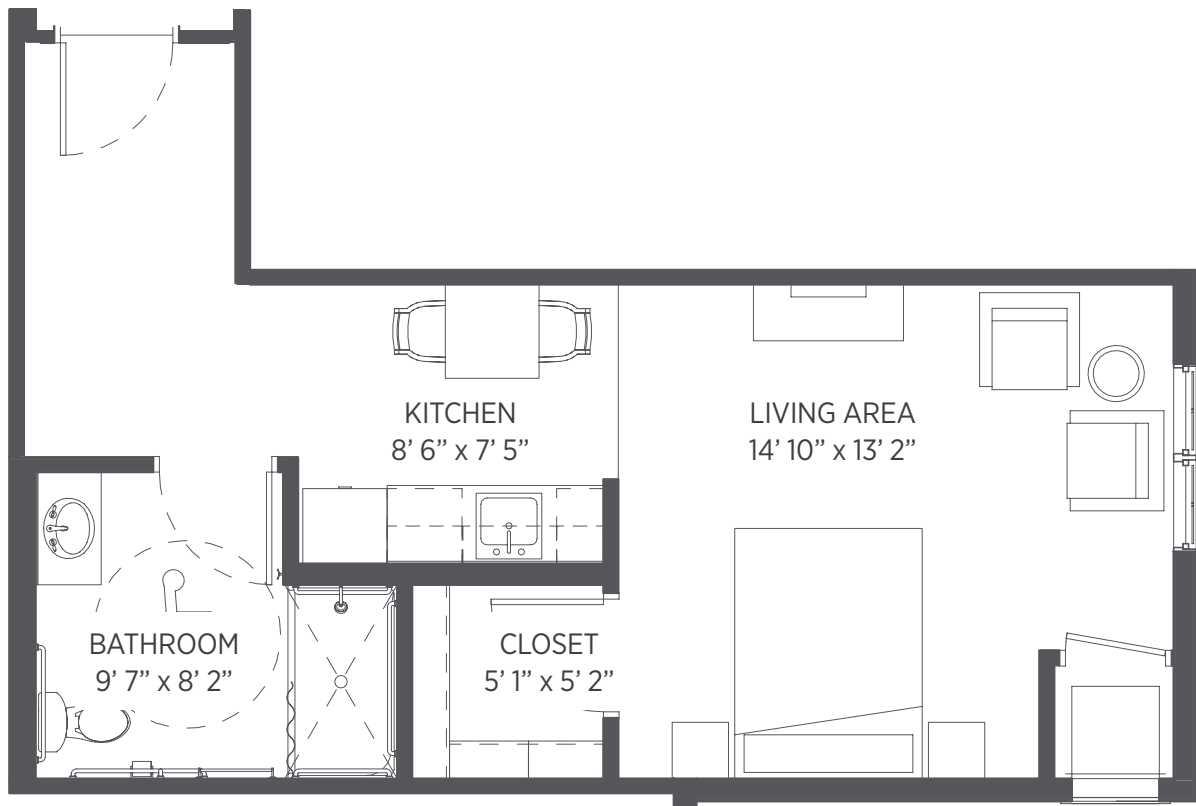

STONEHAVEN

Senior Living

One Bedroom - 731 sq ft

Apartments: 107, 307, 407

Floor plans are for general reference only and are not to scale.

STONEHAVEN

Senior Living

One Bedroom - 680 sq ft

Apartments: 104, 204, 206, 214, 304, 306, 313, 314, 315, 404, 406, 413, 414, 415

Floor plans are for general reference only and are not to scale.

STONEHAVEN

Senior Living

One Bedroom - 563 sq ft

Apartments: 119, 131, 132

Floor plans are for general reference only and are not to scale.

STONEHAVEN

Senior Living

Studio - 486 sq ft

Apartment: 113

Floor plans are for general reference only and are not to scale.

STONEHAVEN

Senior Living

One Bedroom - 731 sq ft

Apartments: 311, 411

Floor plans are for general reference only and are not to scale.

STONEHAVEN

Senior Living

One Bedroom - 684 sq ft

Apartments: 227, 229, 230, 327, 329, 330, 427, 429, 430