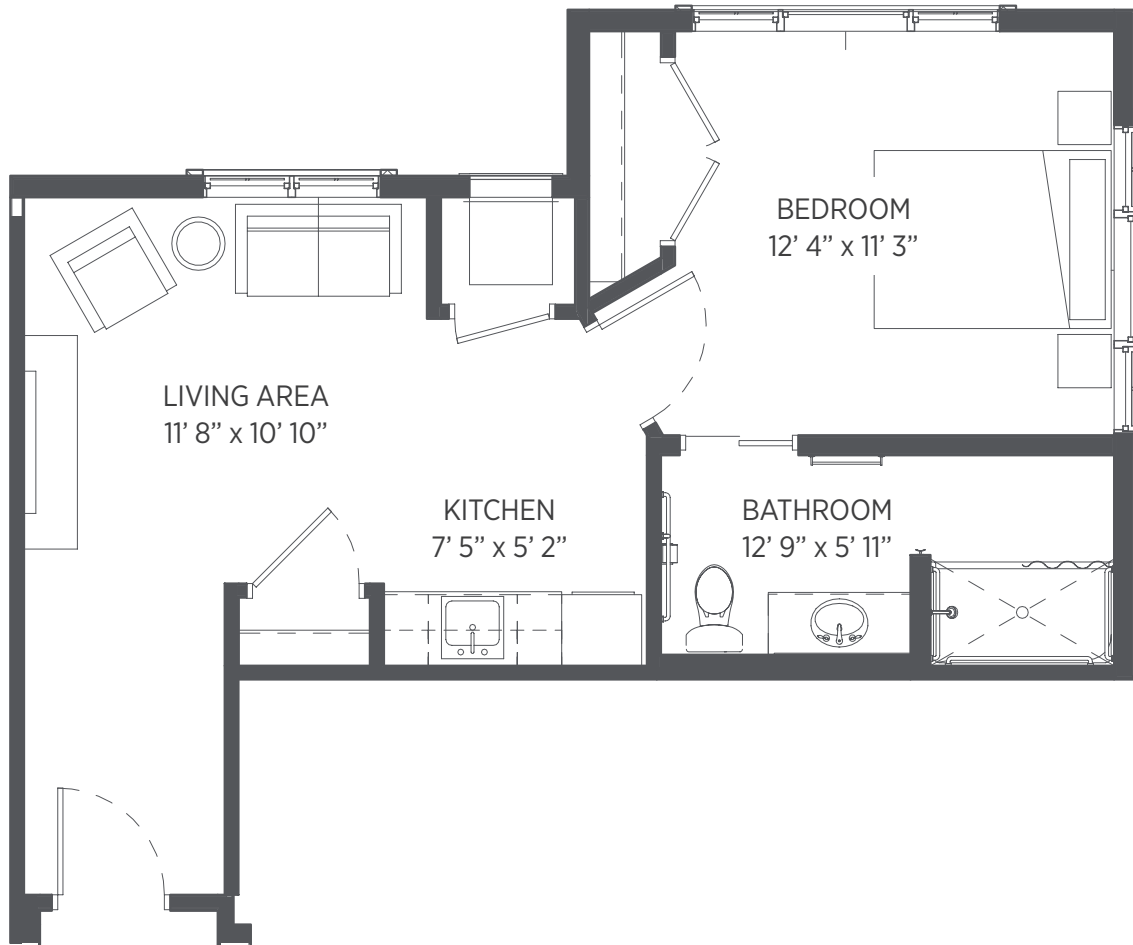

STONEHAVEN

Senior Living

One Bedroom - 731 sq ft

Apartments: 107, 307, 407

Floor plans are for general reference only and are not to scale.

STONEHAVEN

Senior Living

One Bedroom - 680 sq ft

Apartments: 104, 204, 206, 214, 304, 306, 313, 314, 315, 404, 406, 413, 414, 415

Floor plans are for general reference only and are not to scale.

STONEHAVEN

Senior Living

One Bedroom - 563 sq ft

Apartments: 119, 131, 132

Floor plans are for general reference only and are not to scale.

STONEHAVEN

Senior Living

Studio - 486 sq ft

Apartment: 113

Floor plans are for general reference only and are not to scale.

STONEHAVEN

Senior Living

One Bedroom - 731 sq ft

Apartments: 311, 411

Floor plans are for general reference only and are not to scale.

STONEHAVEN

Senior Living

One Bedroom - 684 sq ft

Apartments: 227, 229, 230, 327, 329, 330, 427, 429, 430