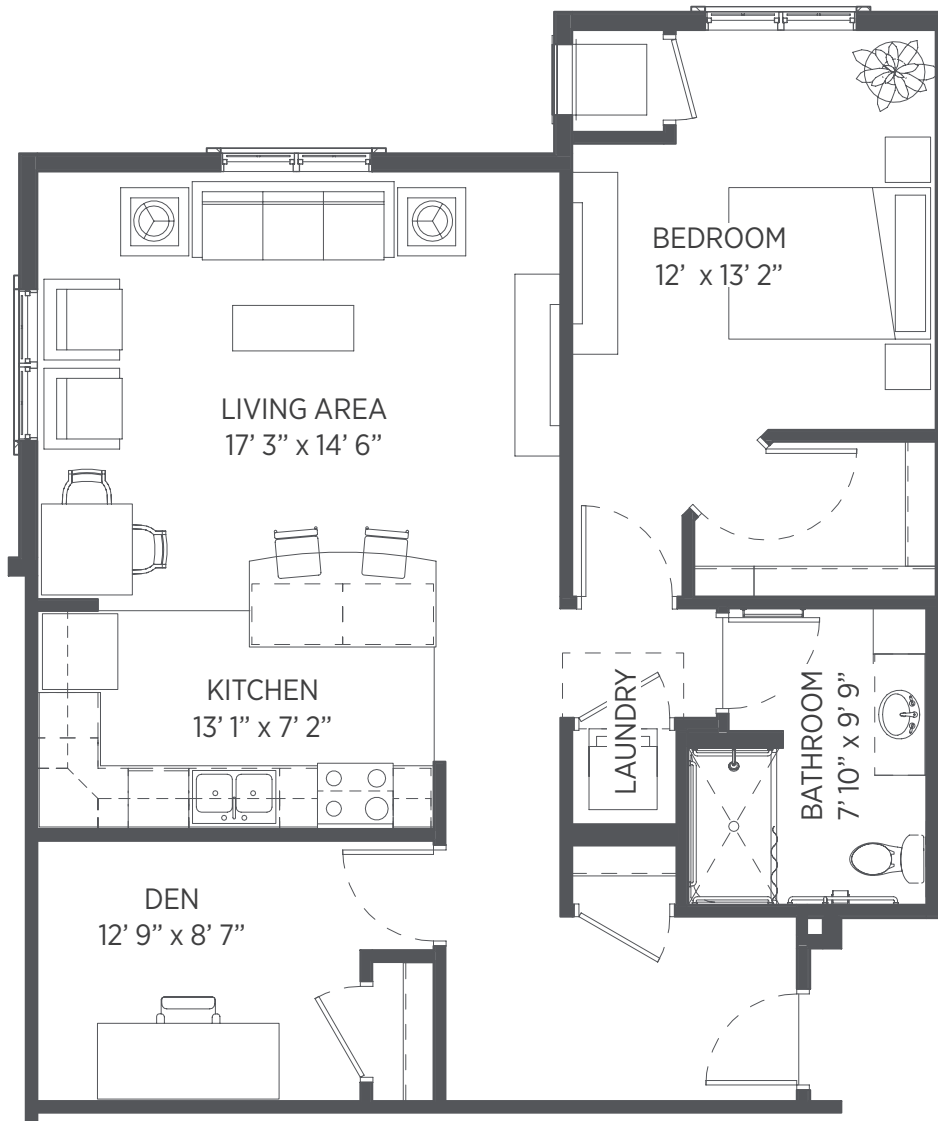

Floor plans are for general reference only and are not to scale.

STONEHAVEN

Senior Living

One Bedroom - 658 sq ft

Apartments: 105, 205, 305, 405

Floor plans are for general reference only and are not to scale.

STONEHAVEN

Senior Living

One Bedroom + Den - 905 sq ft

Apartments: 225, 325, 425

Floor plans are for general reference only and are not to scale.

STONEHAVEN

Senior Living

One Bedroom + Den - 997 sq ft

Apartments: 221, 321, 421

Floor plans are for general reference only and are not to scale.

STONEHAVEN

Senior Living

One Bedroom + Den - 908 sq ft

Apartments: 103, 203, 303, 403

Floor plans are for general reference only and are not to scale.