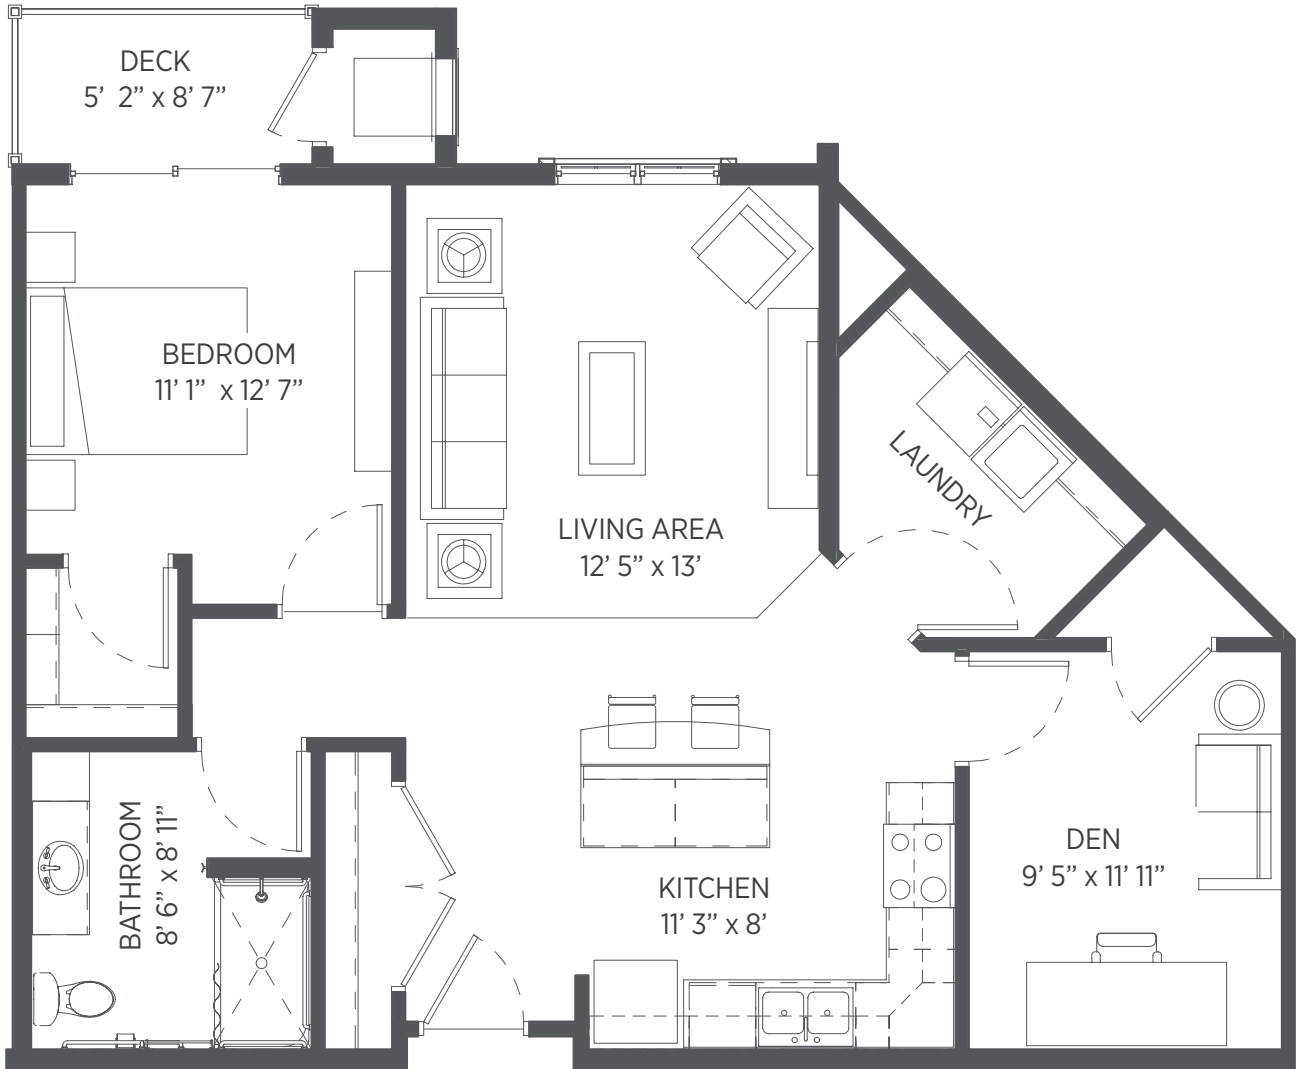

STONEHAVEN

Senior Living

One Bedroom + Den - 905 sq ft

Apartments: 225, 325, 425

Floor plans are for general reference only and are not to scale.

STONEHAVEN

Senior Living

One Bedroom + Den - 997 sq ft

Apartments: 221, 321, 421

Floor plans are for general reference only and are not to scale.

STONEHAVEN

Senior Living

One Bedroom + Den - 908 sq ft

Apartments: 103, 203, 303, 403

Floor plans are for general reference only and are not to scale.

STONEHAVEN

Senior Living

One Bedroom + Den - 952 sq ft

Apartments: 316, 416

Floor plans are for general reference only and are not to scale.

STONEHAVEN

Senior Living

One Bedroom + Den - 957 sq ft

Apartment: 216

Floor plans are for general reference only and are not to scale.

STONEHAVEN

Senior Living

One Bedroom + Den - 959 sq ft

Apartments: 228, 328, 428

Floor plans are for general reference only and are not to scale.