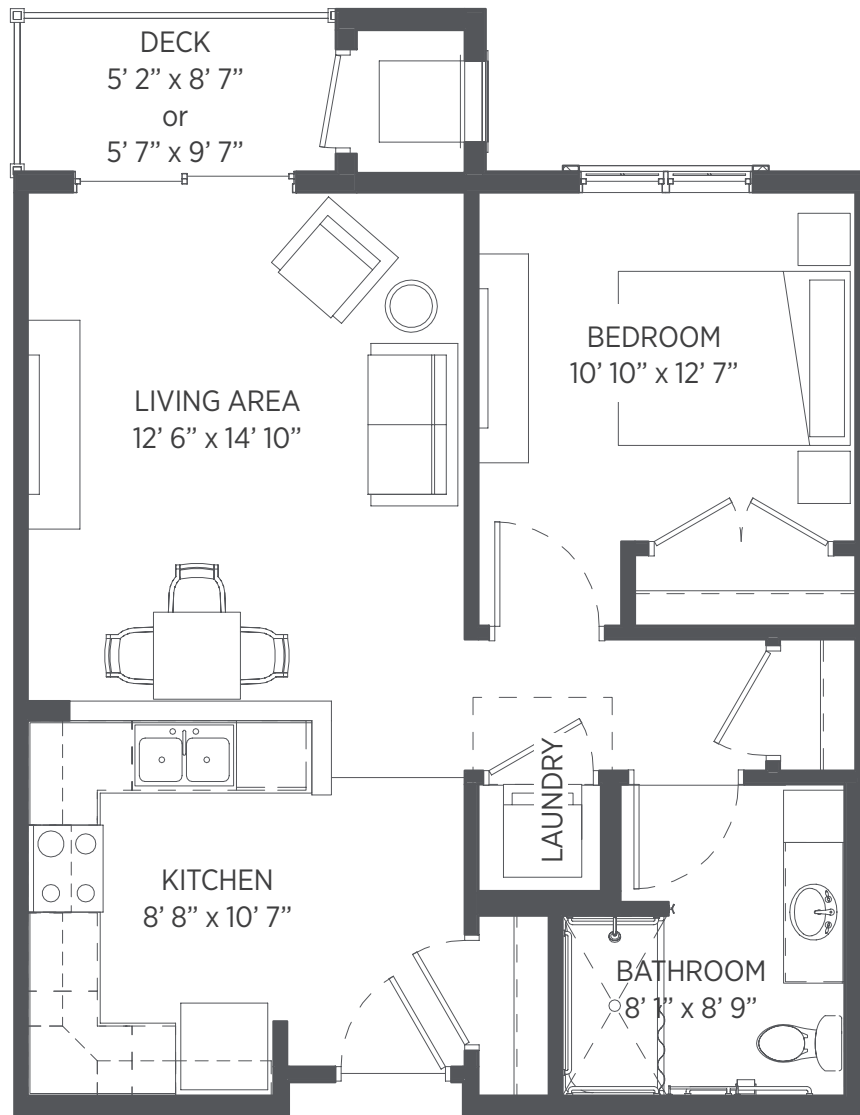

STONEHAVEN

Senior Living

One Bedroom - 731 sq ft

Apartments: 107, 307, 407

Floor plans are for general reference only and are not to scale.

STONEHAVEN

Senior Living

One Bedroom - 680 sq ft

Apartments: 104, 204, 206, 214, 304, 306, 313, 314, 315, 404, 406, 413, 414, 415

Floor plans are for general reference only and are not to scale.

STONEHAVEN

Senior Living

One Bedroom - 563 sq ft

Apartments: 119, 131, 132

Floor plans are for general reference only and are not to scale.

STONEHAVEN

Senior Living

Studio - 486 sq ft

Apartment: 113

Floor plans are for general reference only and are not to scale.

STONEHAVEN

Senior Living

One Bedroom - 731 sq ft

Apartments: 311, 411

Floor plans are for general reference only and are not to scale.

STONEHAVEN

Senior Living

One Bedroom - 684 sq ft

Apartments: 227, 229, 230, 327, 329, 330, 427, 429, 430