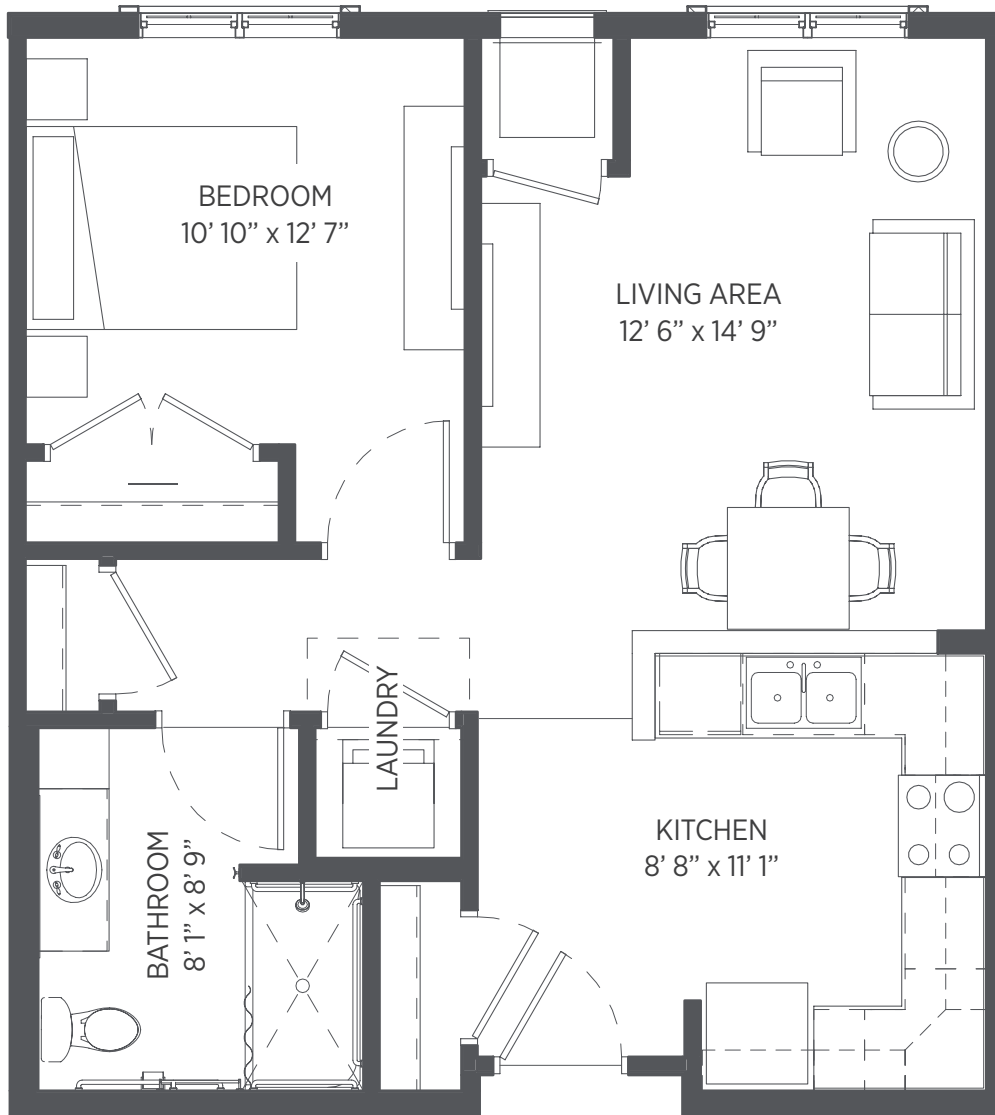

Floor plans are for general reference only and are not to scale.

STONEHAVEN

Senior Living

Studio - 486 sq ft

Apartment: 113

Floor plans are for general reference only and are not to scale.

STONEHAVEN

Senior Living

One Bedroom - 731 sq ft

Apartments: 311, 411

Floor plans are for general reference only and are not to scale.

STONEHAVEN

Senior Living

One Bedroom - 684 sq ft

Apartments: 227, 229, 230, 327, 329, 330, 427, 429, 430

Floor plans are for general reference only and are not to scale.

STONEHAVEN

Senior Living

One Bedroom - 658 sq ft

Apartments: 105, 205, 305, 405

Floor plans are for general reference only and are not to scale.

STONEHAVEN

Senior Living

One Bedroom + Den - 905 sq ft

Apartments: 225, 325, 425

Floor plans are for general reference only and are not to scale.

STONEHAVEN

Senior Living

One Bedroom + Den - 997 sq ft