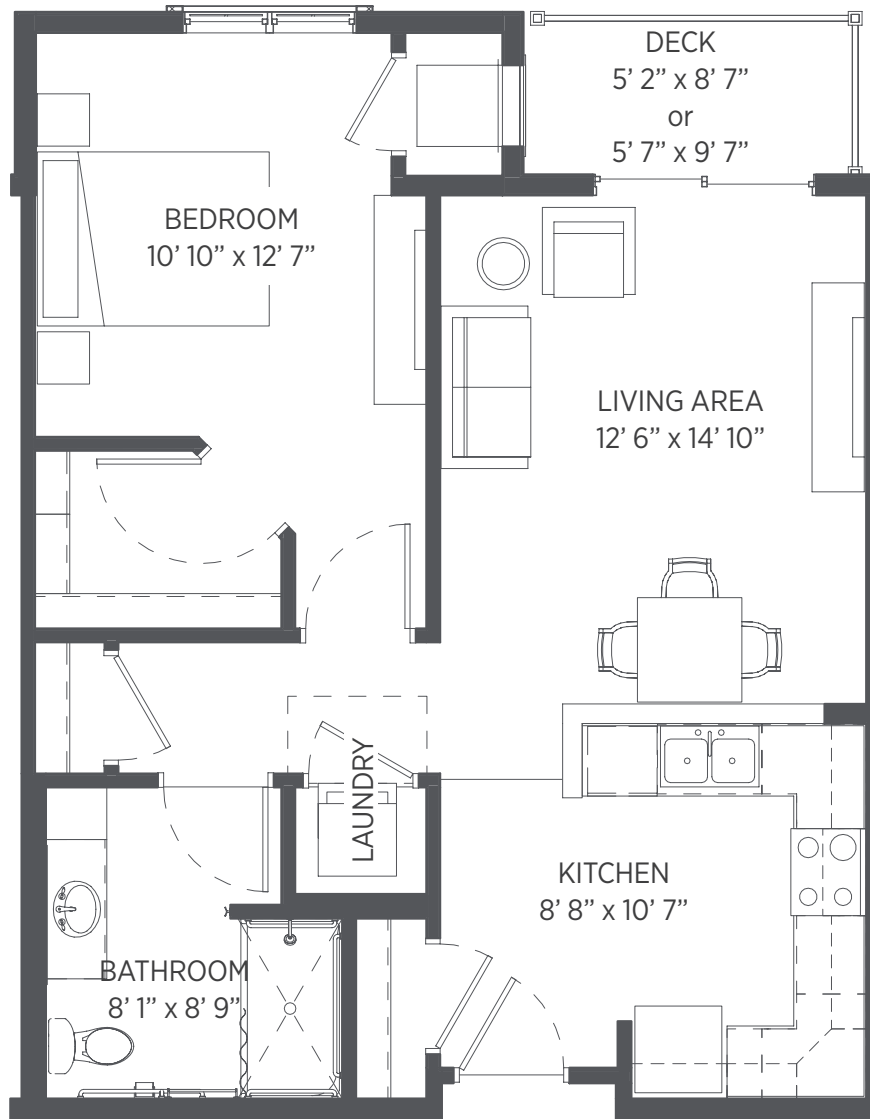

STONEHAVEN

Senior Living

One Bedroom - 731 sq ft

Apartments: 107, 307, 407

Floor plans are for general reference only and are not to scale.

STONEHAVEN

Senior Living

One Bedroom - 680 sq ft

Apartments: 104, 204, 206, 214, 304, 306, 313, 314, 315, 404, 406, 413, 414, 415

Floor plans are for general reference only and are not to scale.

STONEHAVEN

Senior Living

One Bedroom - 563 sq ft

Apartments: 119, 131, 132

Floor plans are for general reference only and are not to scale.

STONEHAVEN

Senior Living

Studio - 486 sq ft

Apartment: 113

Floor plans are for general reference only and are not to scale.

STONEHAVEN

Senior Living

One Bedroom - 731 sq ft

Apartments: 311, 411

Floor plans are for general reference only and are not to scale.

STONEHAVEN

Senior Living

One Bedroom - 684 sq ft

Apartments: 227, 229, 230, 327, 329, 330, 427, 429, 430