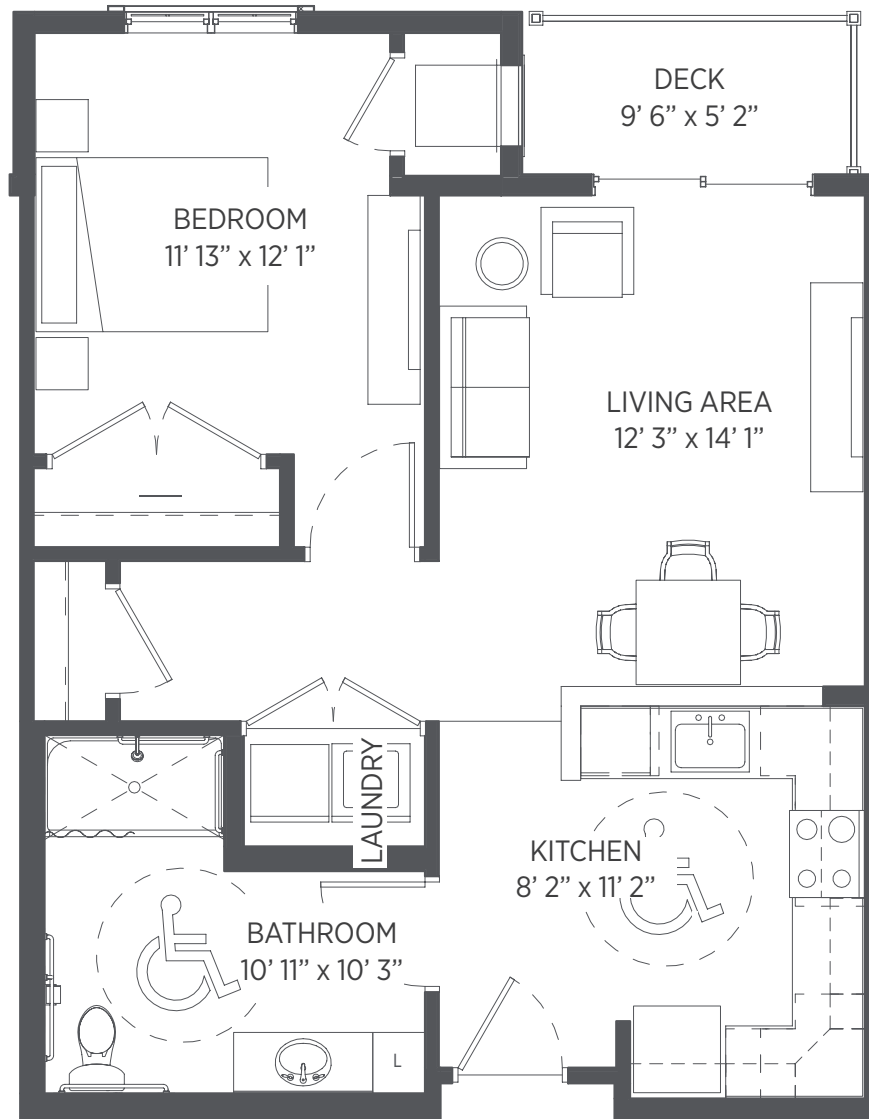

STONEHAVEN

Senior Living

One Bedroom - 731 sq ft

Apartments: 107, 307, 407

Floor plans are for general reference only and are not to scale.

STONEHAVEN

Senior Living

One Bedroom - 680 sq ft

Apartments: 104, 204, 206, 214, 304, 306, 313, 314, 315, 404, 406, 413, 414, 415

Floor plans are for general reference only and are not to scale.

STONEHAVEN

Senior Living

One Bedroom - 563 sq ft

Apartments: 119, 131, 132

Floor plans are for general reference only and are not to scale.

STONEHAVEN

Senior Living

Studio - 486 sq ft

Apartment: 113

Floor plans are for general reference only and are not to scale.

STONEHAVEN

Senior Living

One Bedroom - 731 sq ft

Apartments: 311, 411

Floor plans are for general reference only and are not to scale.

STONEHAVEN

Senior Living

One Bedroom - 684 sq ft

Apartments: 227, 229, 230, 327, 329, 330, 427, 429, 430