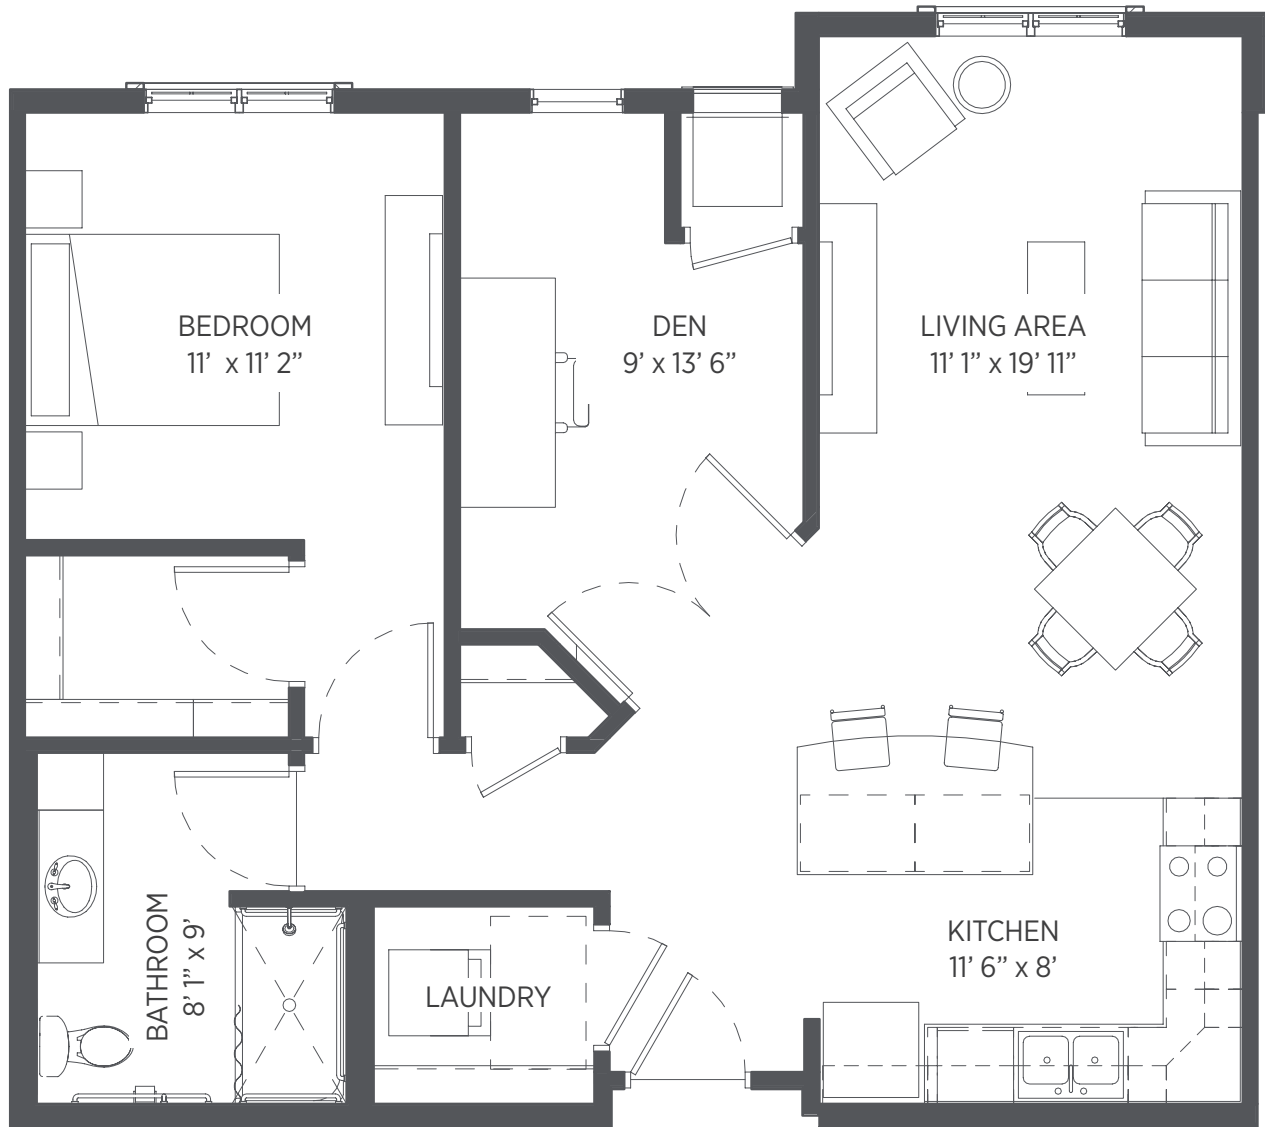

Floor plans are for general reference only and are not to scale.

STONEHAVEN

Senior Living

One Bedroom - 658 sq ft

Apartments: 105, 205, 305, 405

Floor plans are for general reference only and are not to scale.

STONEHAVEN

Senior Living

One Bedroom + Den - 905 sq ft

Apartments: 225, 325, 425

Floor plans are for general reference only and are not to scale.

STONEHAVEN

Senior Living

One Bedroom + Den - 997 sq ft