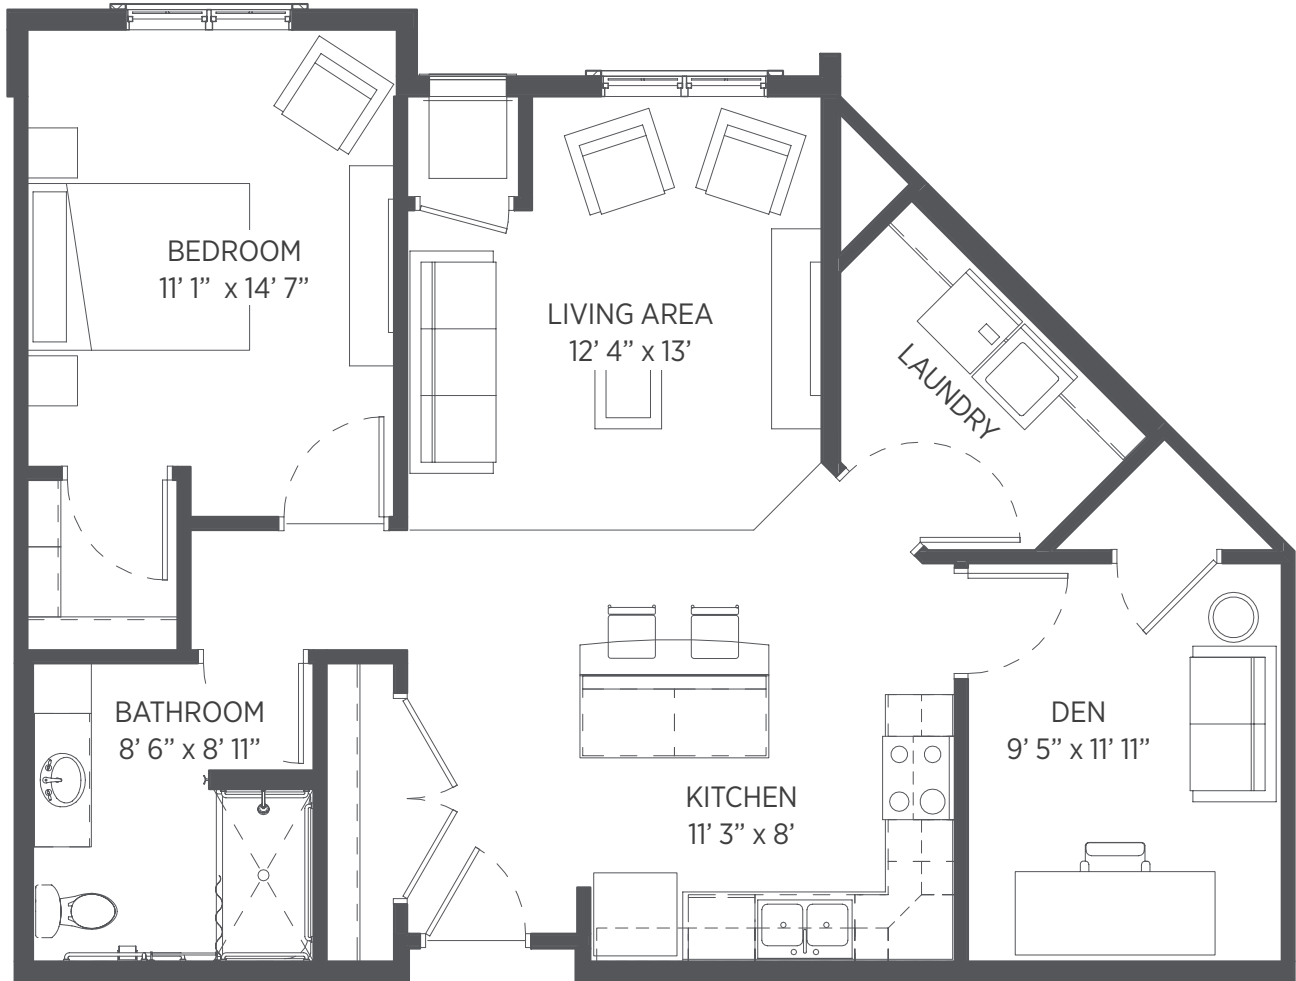

Apartments: 221, 321, 421

Floor plans are for general reference only and are not to scale.

STONEHAVEN

Senior Living

One Bedroom + Den - 908 sq ft

Apartments: 103, 203, 303, 403

Floor plans are for general reference only and are not to scale.

STONEHAVEN

Senior Living

One Bedroom + Den - 952 sq ft

Apartments: 316, 416

Floor plans are for general reference only and are not to scale.

STONEHAVEN

Senior Living

One Bedroom + Den - 957 sq ft

Apartment: 216

Floor plans are for general reference only and are not to scale.

STONEHAVEN

Senior Living

One Bedroom + Den - 959 sq ft

Apartments: 228, 328, 428

Floor plans are for general reference only and are not to scale.