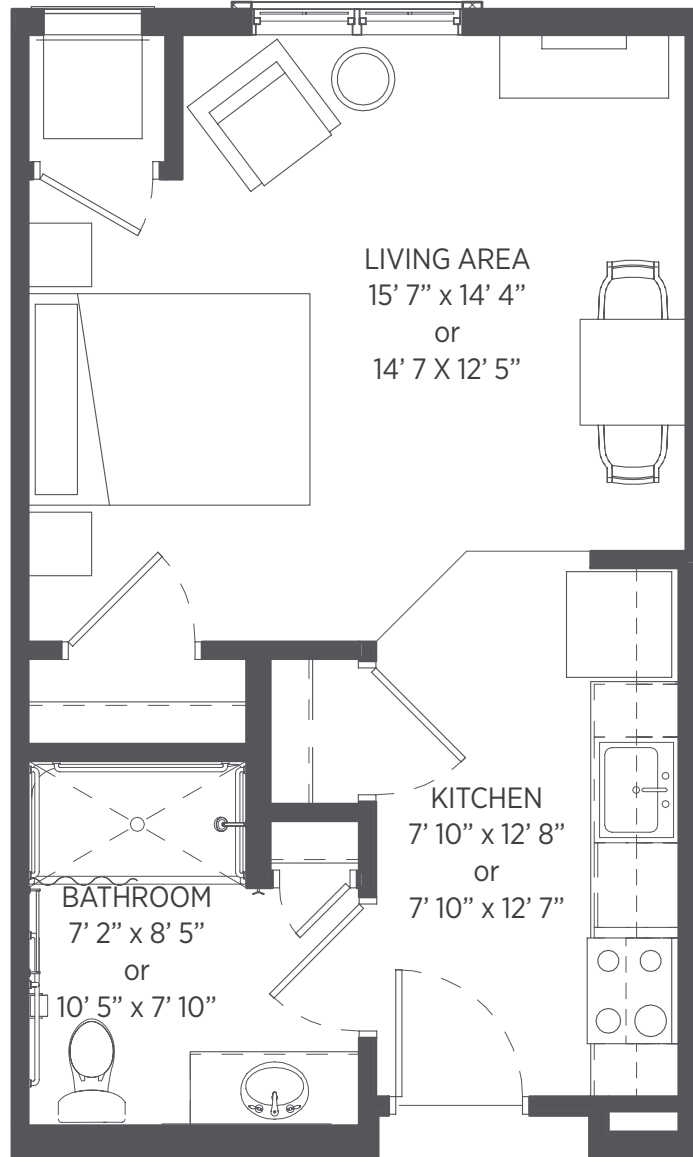

STONEHAVEN

Senior Living

Studio - 333 sq ft

Apartments: 211, 217

Floor plans are for general reference only and are not to scale.

STONEHAVEN

Senior Living

Studio - 333 sq ft

Apartments: 213, 215

Floor plans are for general reference only and are not to scale.

STONEHAVEN

Senior Living

Studio - 438 sq ft

Apartments: 111, 121, 123, 125, 127, 129, 130

Floor plans are for general reference only and are not to scale.

STONEHAVEN

Senior Living

Studio - 438 sq ft

Apartments: 102, 202, 219, 302, 317, 402, 417

Floor plans are for general reference only and are not to scale.

STONEHAVEN

Senior Living

Studio - 472 sq ft

Apartments: 115, 117, 133, 134

Floor plans are for general reference only and are not to scale.

STONEHAVEN

Senior Living

Studio - 558 sq ft

Apartments: 308, 408

Floor plans are for general reference only and are not to scale.