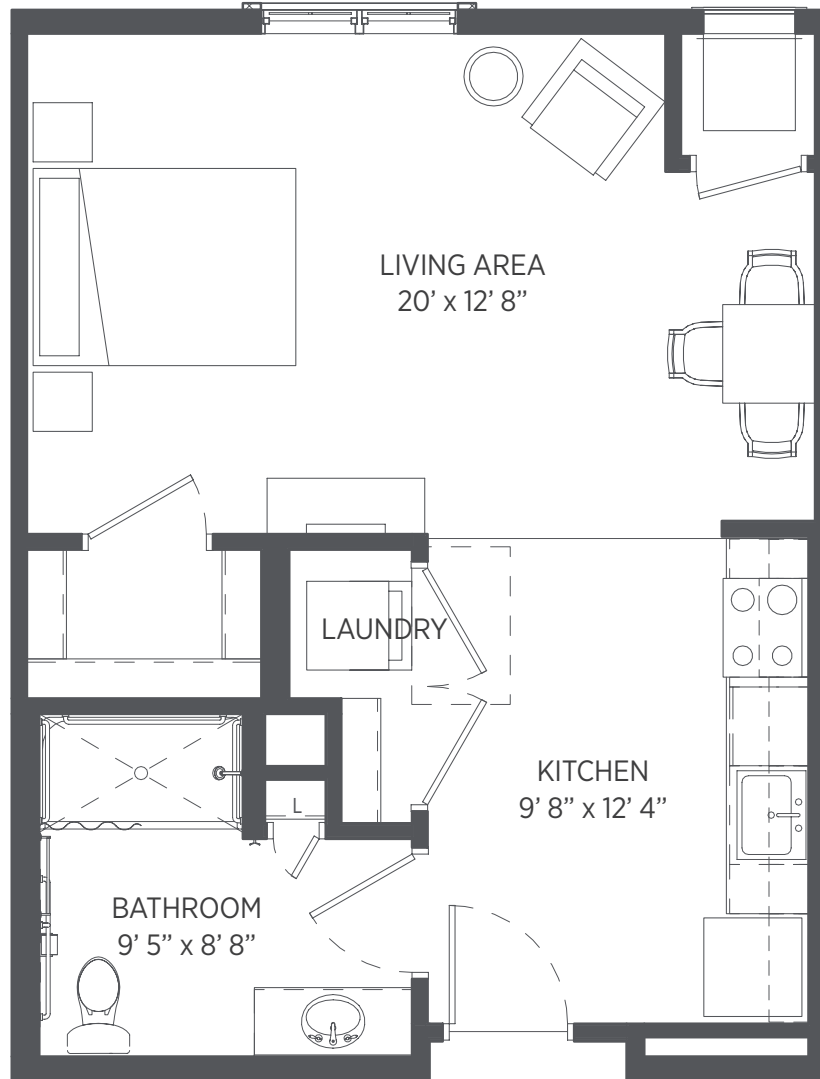

STONEHAVEN

Senior Living

Studio - 438 sq ft

Apartments: 102, 202, 219, 302, 317, 402, 417

Floor plans are for general reference only and are not to scale.

STONEHAVEN

Senior Living

Studio - 472 sq ft

Apartments: 115, 117, 133, 134

Floor plans are for general reference only and are not to scale.

STONEHAVEN

Senior Living

Studio - 558 sq ft

Apartments: 308, 408

Floor plans are for general reference only and are not to scale.