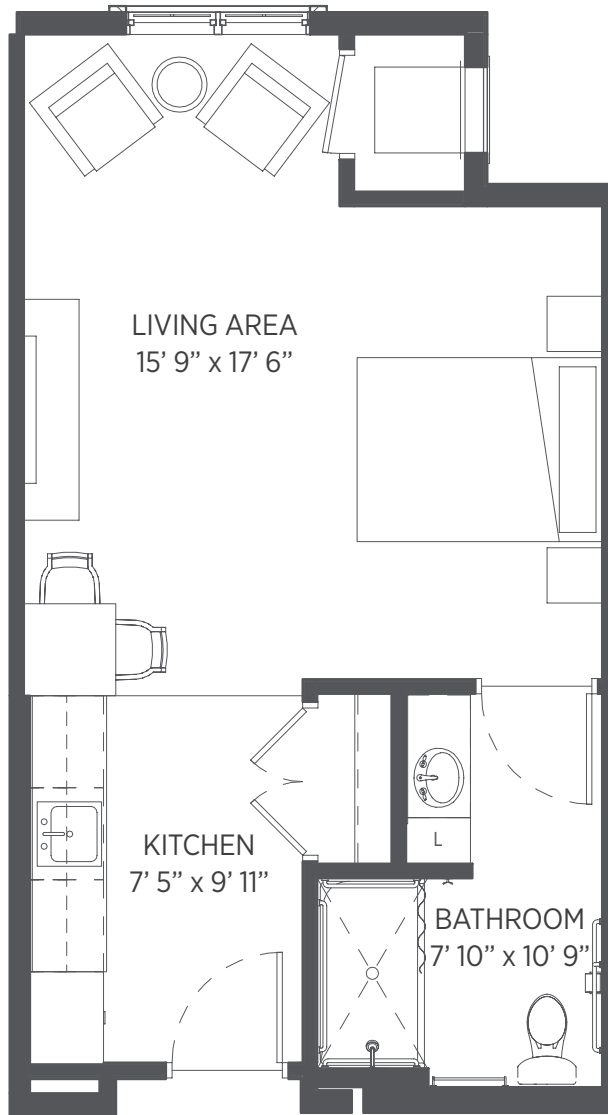

Apartments: 213, 215

Floor plans are for general reference only and are not to scale.

STONEHAVEN

Senior Living

Studio - 438 sq ft

Apartments: 111, 121, 123, 125, 127, 129, 130

Floor plans are for general reference only and are not to scale.

STONEHAVEN

Senior Living

Studio - 438 sq ft

Apartments: 102, 202, 219, 302, 317, 402, 417

Floor plans are for general reference only and are not to scale.

STONEHAVEN

Senior Living

Studio - 472 sq ft

Apartments: 115, 117, 133, 134

Floor plans are for general reference only and are not to scale.

STONEHAVEN

Senior Living

Studio - 558 sq ft

Apartments: 308, 408

Floor plans are for general reference only and are not to scale.

STONEHAVEN

Senior Living

One Bedroom - 731 sq ft

Apartments: 107, 307, 407

Floor plans are for general reference only and are not to scale.

STONEHAVEN

Senior Living

One Bedroom - 680 sq ft