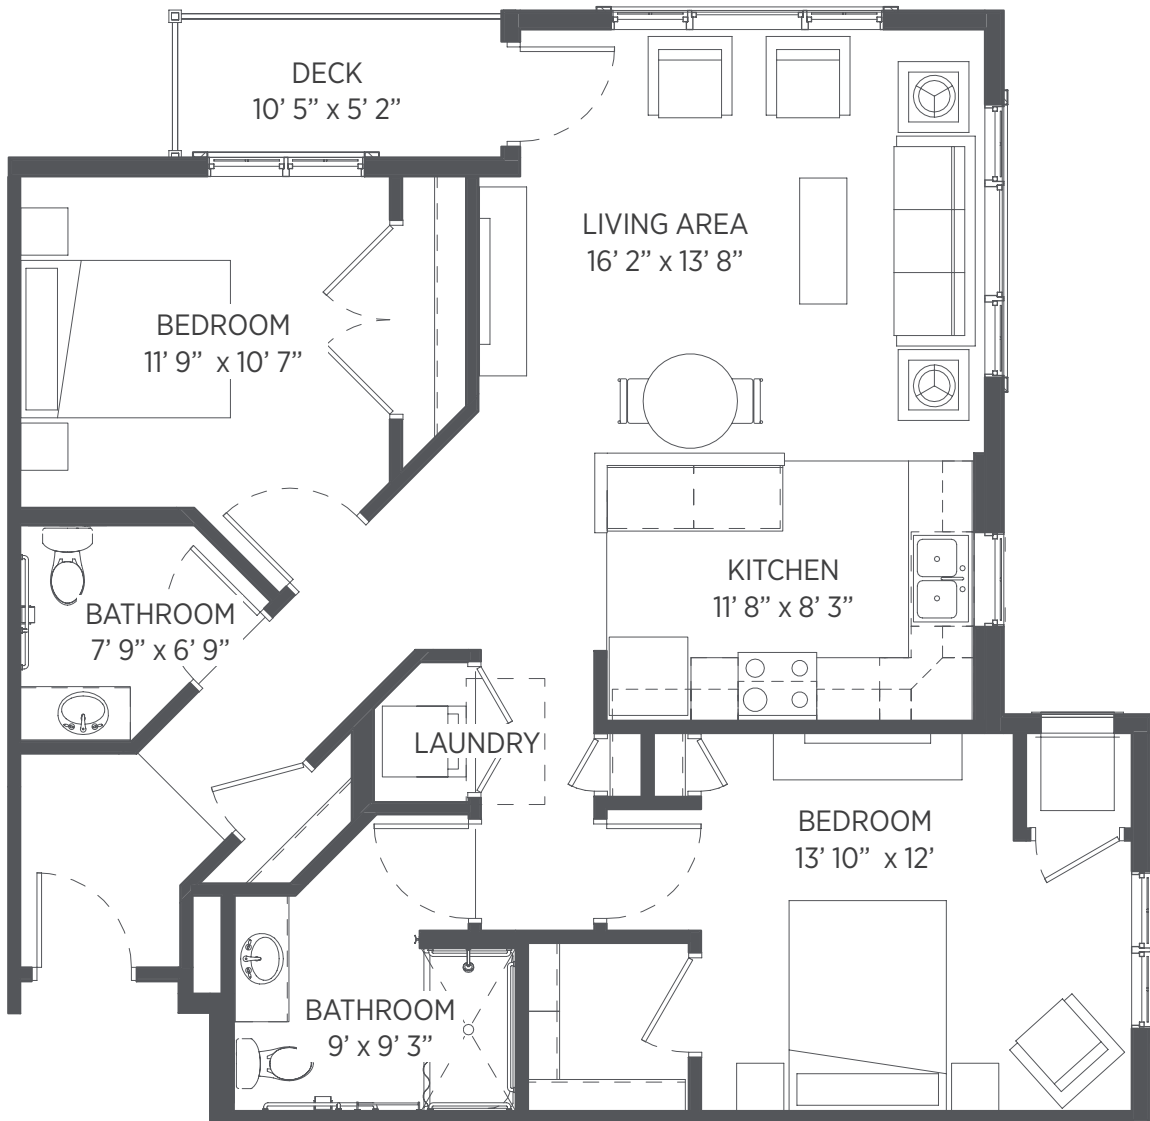

STONEHAVEN

Senior Living

Two Bedroom - 1071 sq ft

Apartments: 309, 310, 409, 410

Floor plans are for general reference only and are not to scale.

STONEHAVEN

Senior Living

Two Bedroom - 1074 sq ft

Apartments: 201, 223, 231, 232, 301, 323, 331, 332, 401, 423, 431, 432

Floor plans are for general reference only and are not to scale.

STONEHAVEN

Senior Living

Two Bedroom - 1073 sq ft Apartment: 101

Floor plans are for general reference only and are not to scale.