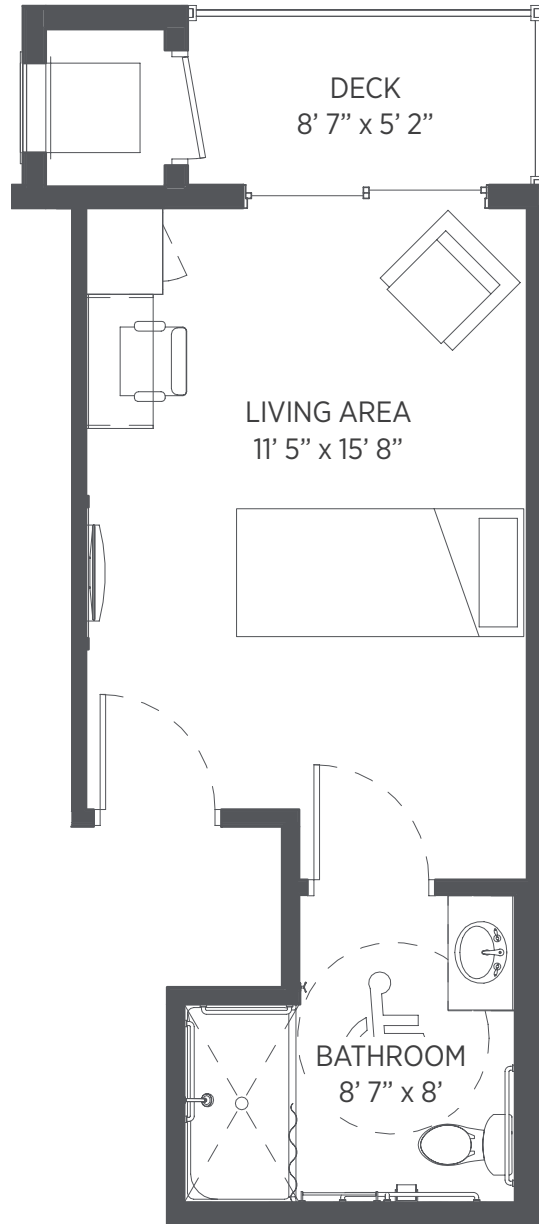

STONEHAVEN

Senior Living

Studio - 333 sq ft

Apartments: 211, 217

Floor plans are for general reference only and are not to scale.

STONEHAVEN

Senior Living

Studio - 333 sq ft

Apartments: 213, 215

Floor plans are for general reference only and are not to scale.

STONEHAVEN

Senior Living

Studio - 438 sq ft

Apartments: 111, 121, 123, 125, 127, 129, 130

Floor plans are for general reference only and are not to scale.

STONEHAVEN

Senior Living

Studio - 438 sq ft

Apartments: 102, 202, 219, 302, 317, 402, 417

Floor plans are for general reference only and are not to scale.

STONEHAVEN

Senior Living

Studio - 472 sq ft