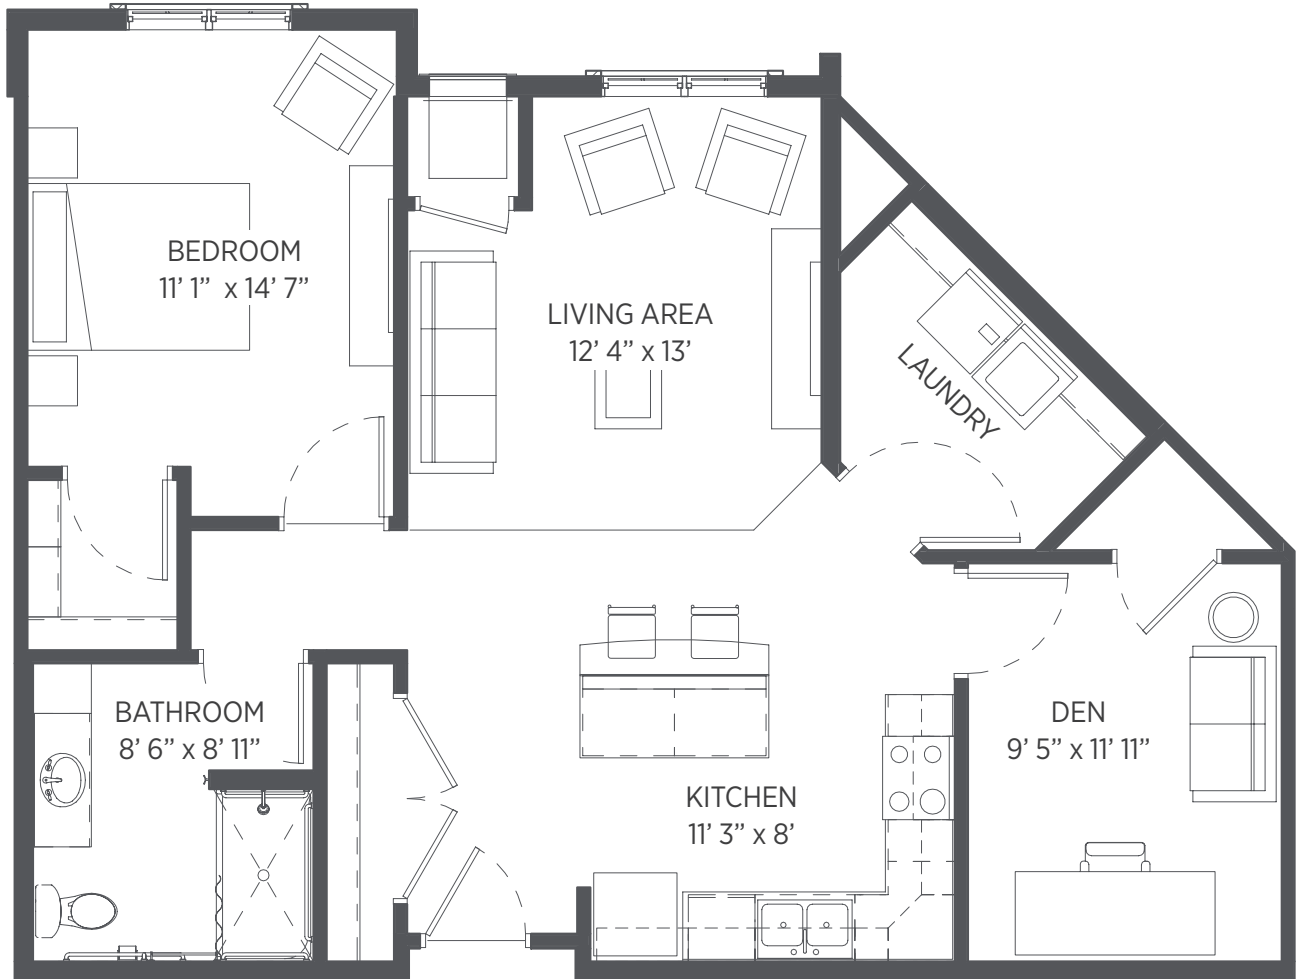

Apartments: 221, 321, 421

Floor plans are for general reference only and are not to scale.

STONEHAVEN

Senior Living

One Bedroom + Den - 908 sq ft

Apartments: 103, 203, 303, 403

Floor plans are for general reference only and are not to scale.

STONEHAVEN

Senior Living

One Bedroom + Den - 952 sq ft

Apartments: 316, 416

Floor plans are for general reference only and are not to scale.

STONEHAVEN

Senior Living

One Bedroom + Den - 957 sq ft

Apartment: 216

Floor plans are for general reference only and are not to scale.

STONEHAVEN

Senior Living

One Bedroom + Den - 959 sq ft

Apartments: 228, 328, 428

Floor plans are for general reference only and are not to scale.