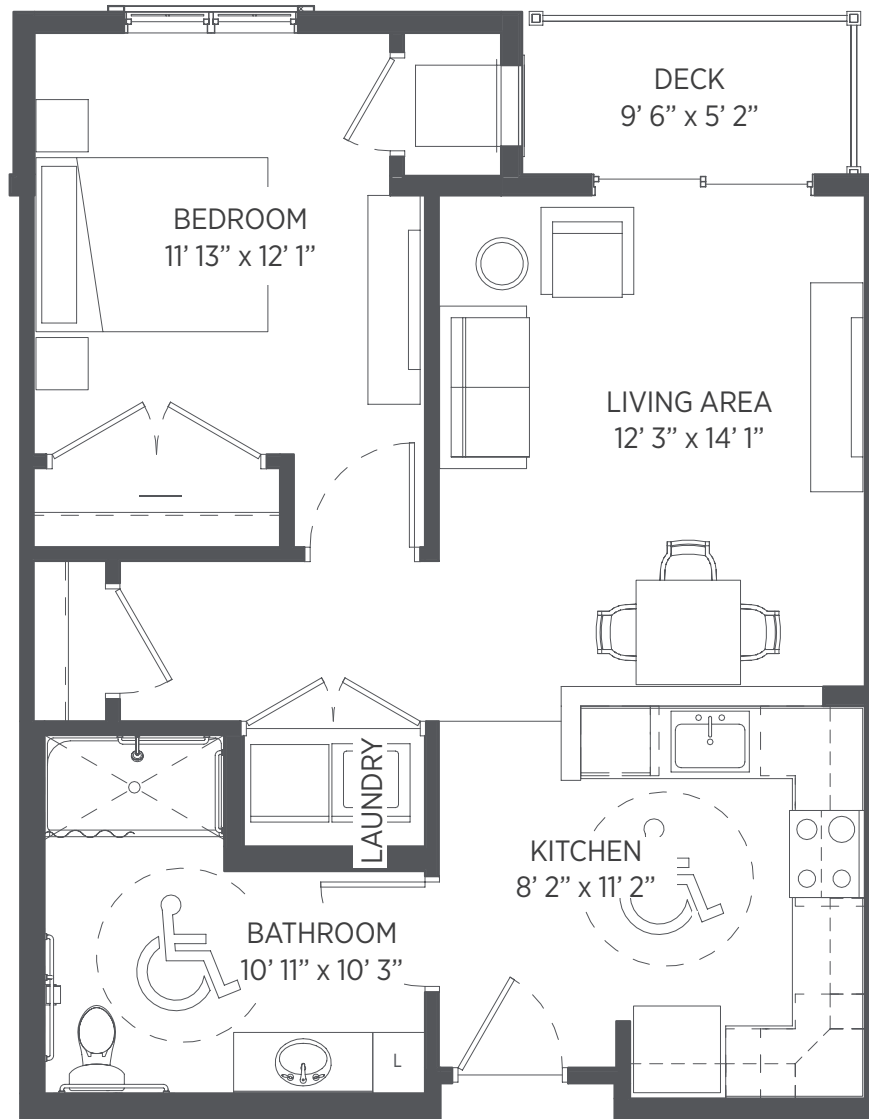

Apartments: 104, 204, 206, 214, 304, 306, 313, 314, 315, 404, 406, 413, 414, 415

Floor plans are for general reference only and are not to scale.

STONEHAVEN

Senior Living

One Bedroom - 563 sq ft

Apartments: 119, 131, 132

Floor plans are for general reference only and are not to scale.

STONEHAVEN

Senior Living

Studio - 486 sq ft

Apartment: 113

Floor plans are for general reference only and are not to scale.

STONEHAVEN

Senior Living

One Bedroom - 731 sq ft

Apartments: 311, 411

Floor plans are for general reference only and are not to scale.

STONEHAVEN

Senior Living

One Bedroom - 684 sq ft

Apartments: 227, 229, 230, 327, 329, 330, 427, 429, 430