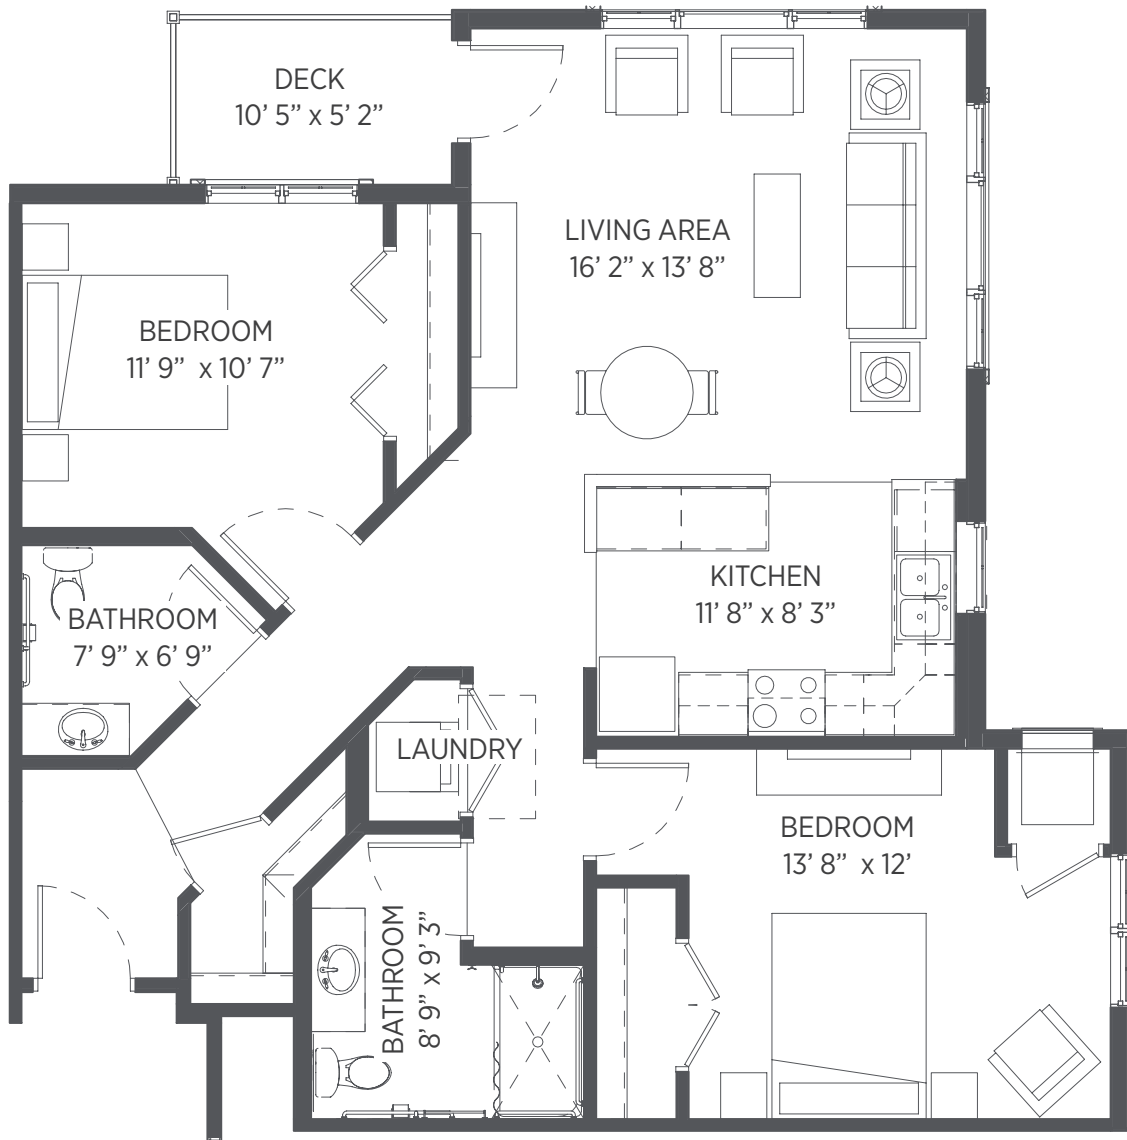

Apartment: 216

Floor plans are for general reference only and are not to scale.

STONEHAVEN

Senior Living

One Bedroom + Den - 959 sq ft

Apartments: 228, 328, 428

Floor plans are for general reference only and are not to scale.

STONEHAVEN

Senior Living

Two Bedroom - 1071 sq ft

Apartments: 309, 310, 409, 410

Floor plans are for general reference only and are not to scale.

STONEHAVEN

Senior Living

Two Bedroom - 1074 sq ft

Apartments: 201, 223, 231, 232, 301, 323, 331, 332, 401, 423, 431, 432

Floor plans are for general reference only and are not to scale.

STONEHAVEN

Senior Living

Two Bedroom - 1073 sq ft Apartment: 101

Floor plans are for general reference only and are not to scale.

STONEHAVEN

Senior Living

Two Bedroom - 1079 sq ft

Apartments: 100, 200, 300, 400

Floor plans are for general reference only and are not to scale.