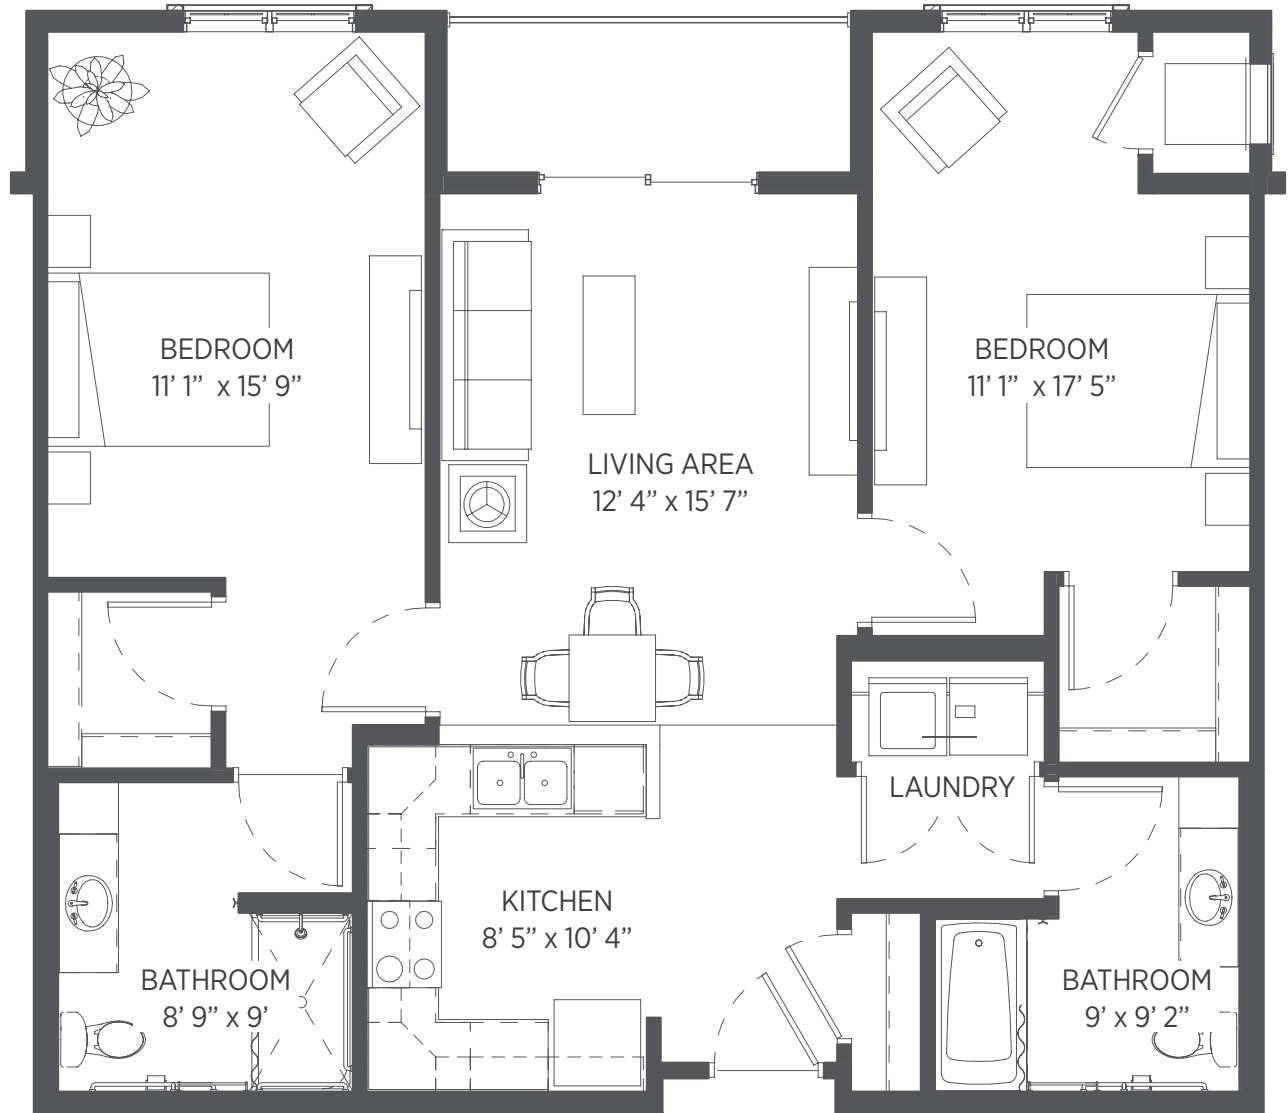

Apartment: 216

Floor plans are for general reference only and are not to scale.

STONEHAVEN

Senior Living

One Bedroom + Den - 959 sq ft

Apartments: 228, 328, 428

Floor plans are for general reference only and are not to scale.

STONEHAVEN

Senior Living

Two Bedroom - 1071 sq ft

Apartments: 309, 310, 409, 410

Floor plans are for general reference only and are not to scale.

STONEHAVEN

Senior Living

Two Bedroom - 1074 sq ft