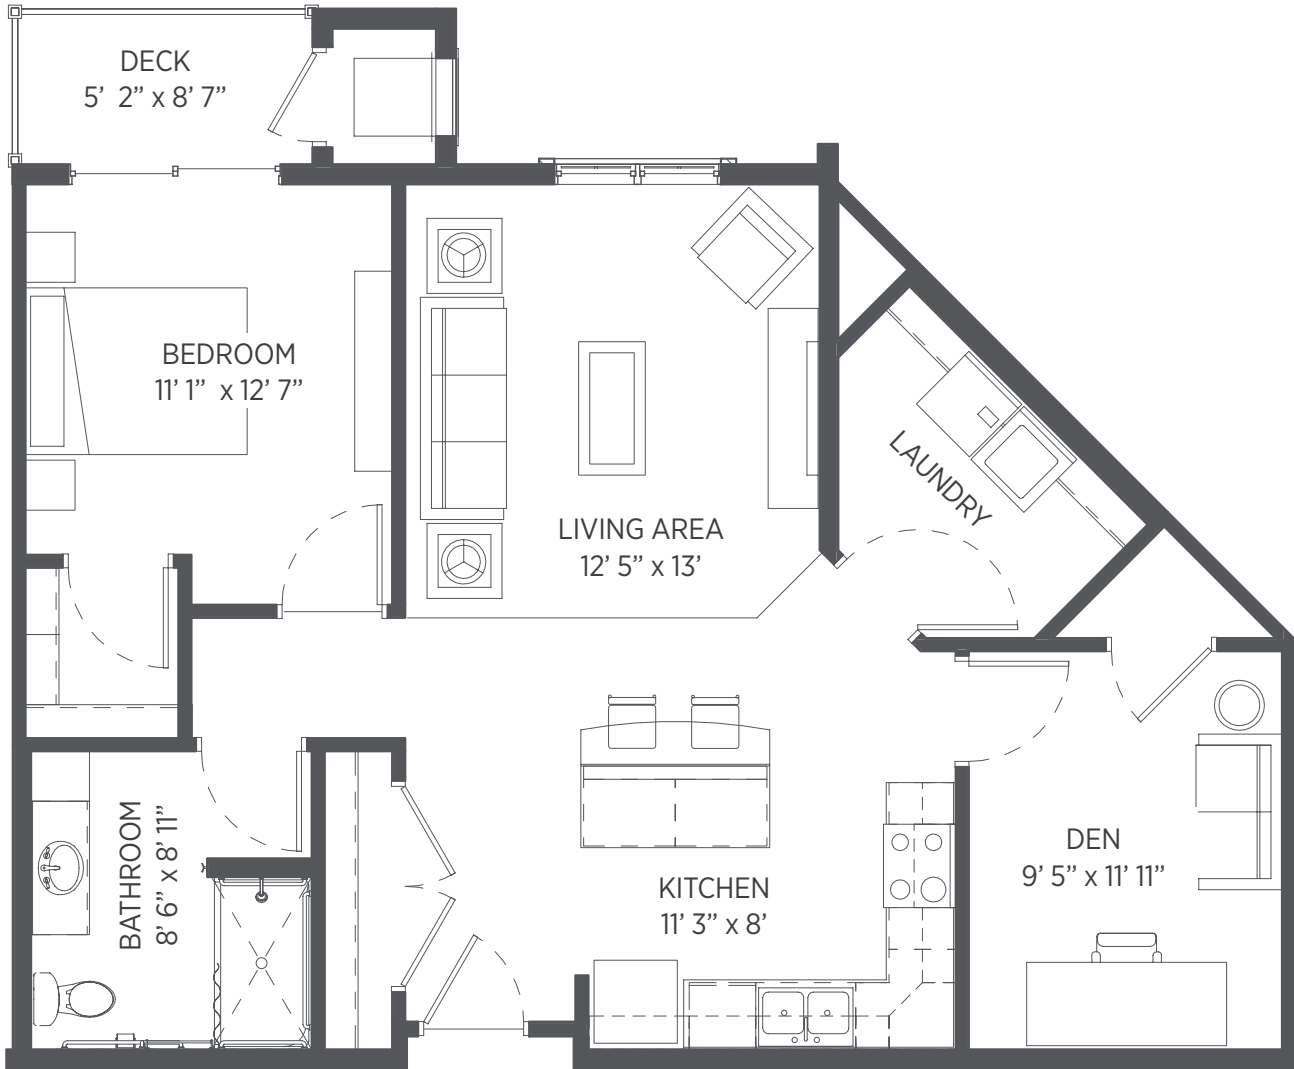

STONEHAVEN

Senior Living

One Bedroom + Den - 905 sq ft

Apartments: 225, 325, 425

Floor plans are for general reference only and are not to scale.

STONEHAVEN

Senior Living

One Bedroom + Den - 997 sq ft

Apartments: 221, 321, 421

Floor plans are for general reference only and are not to scale.

STONEHAVEN

Senior Living

One Bedroom + Den - 908 sq ft

Apartments: 103, 203, 303, 403

Floor plans are for general reference only and are not to scale.

STONEHAVEN

Senior Living

One Bedroom + Den - 952 sq ft

Apartments: 316, 416

Floor plans are for general reference only and are not to scale.

STONEHAVEN

Senior Living

One Bedroom + Den - 957 sq ft