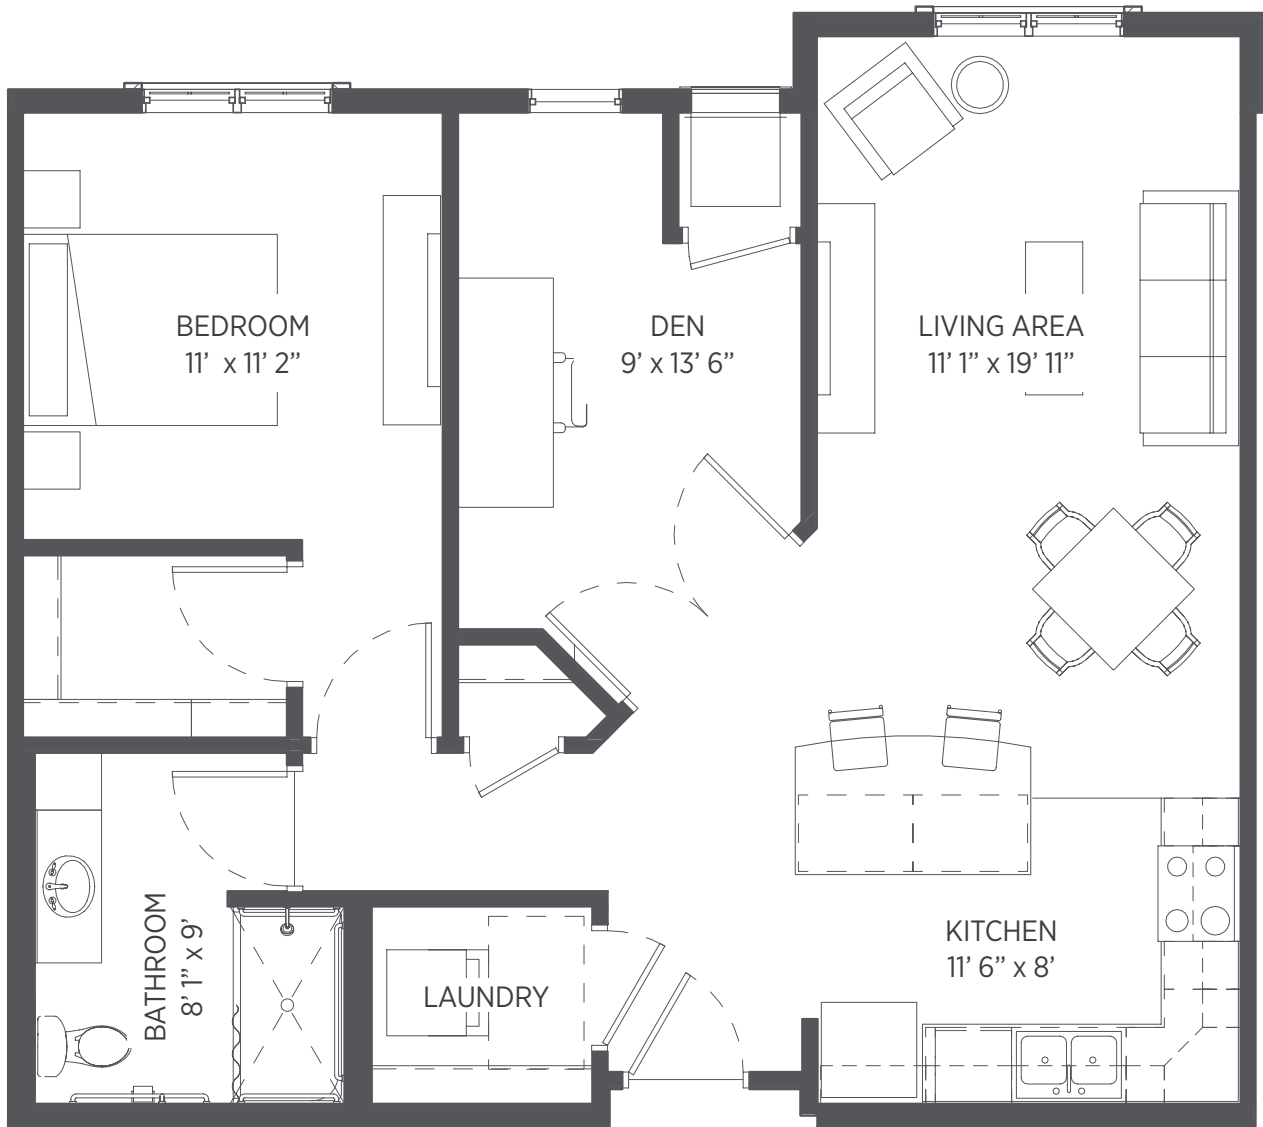

Floor plans are for general reference only and are not to scale.

STONEHAVEN

Senior Living

One Bedroom - 658 sq ft

Apartments: 105, 205, 305, 405

Floor plans are for general reference only and are not to scale.

STONEHAVEN

Senior Living

One Bedroom + Den - 905 sq ft

Apartments: 225, 325, 425

Floor plans are for general reference only and are not to scale.

STONEHAVEN

Senior Living

One Bedroom + Den - 997 sq ft