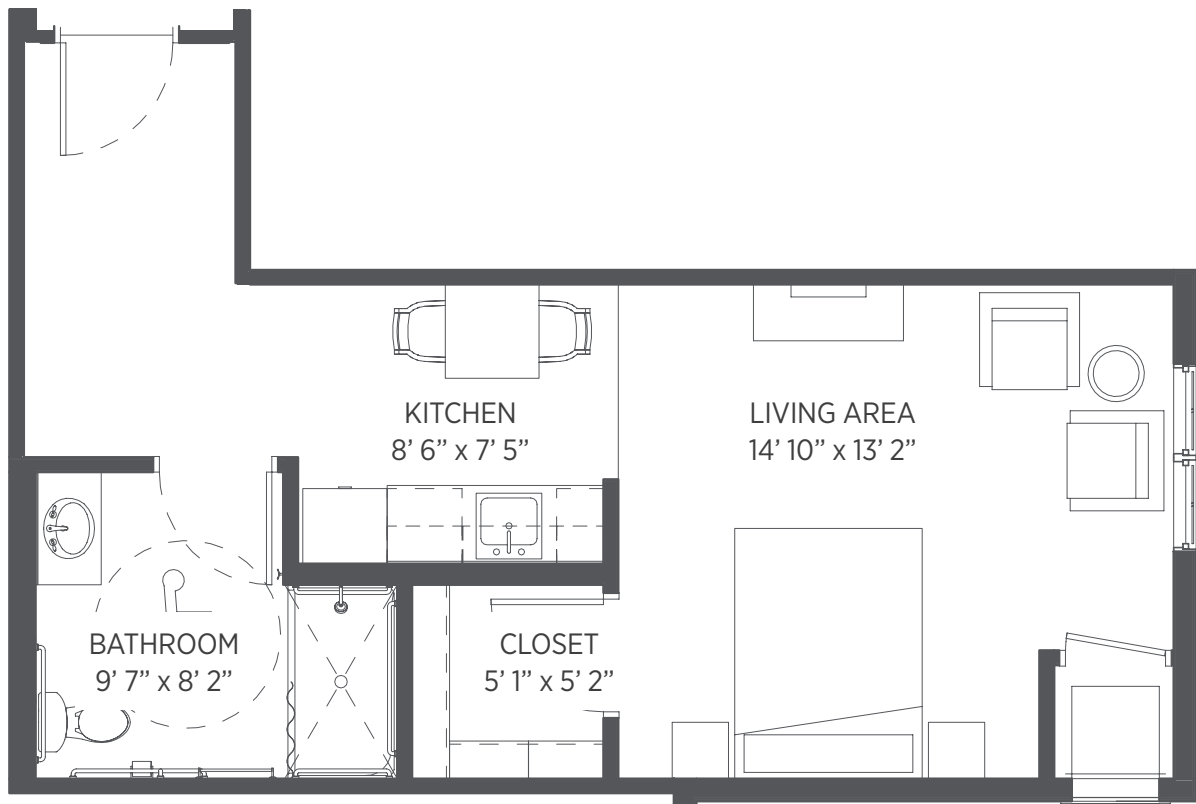

STONEHAVEN

Senior Living

One Bedroom - 731 sq ft

Apartments: 107, 307, 407

Floor plans are for general reference only and are not to scale.

STONEHAVEN

Senior Living

One Bedroom - 680 sq ft

Apartments: 104, 204, 206, 214, 304, 306, 313, 314, 315, 404, 406, 413, 414, 415

Floor plans are for general reference only and are not to scale.

STONEHAVEN

Senior Living

One Bedroom - 563 sq ft

Apartments: 119, 131, 132

Floor plans are for general reference only and are not to scale.

STONEHAVEN

Senior Living

Studio - 486 sq ft

Apartment: 113

Floor plans are for general reference only and are not to scale.

STONEHAVEN

Senior Living