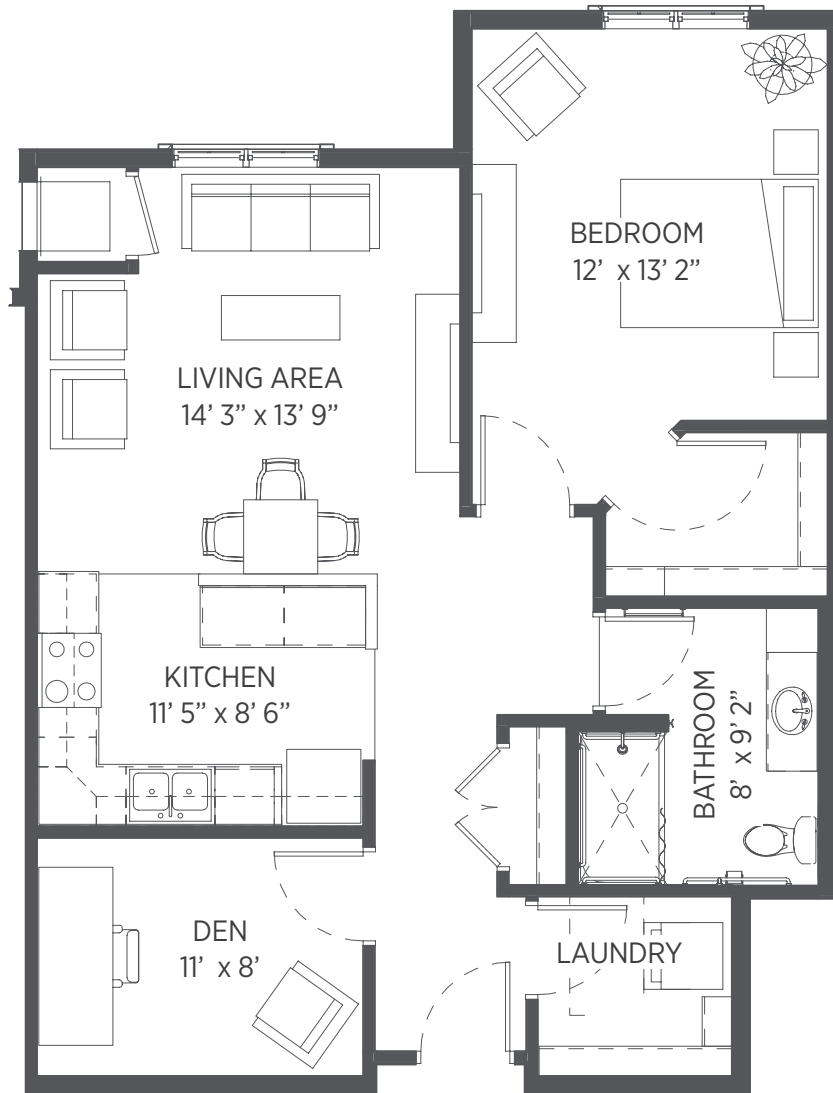

Floor plans are for general reference only and are not to scale.

STONEHAVEN

Senior Living

One Bedroom - 658 sq ft

Apartments: 105, 205, 305, 405

Floor plans are for general reference only and are not to scale.

STONEHAVEN

Senior Living

One Bedroom + Den - 905 sq ft

Apartments: 225, 325, 425

Floor plans are for general reference only and are not to scale.

STONEHAVEN

Senior Living

One Bedroom + Den - 997 sq ft

Apartments: 221, 321, 421

Floor plans are for general reference only and are not to scale.

STONEHAVEN

Senior Living

One Bedroom + Den - 908 sq ft

Apartments: 103, 203, 303, 403

Floor plans are for general reference only and are not to scale.