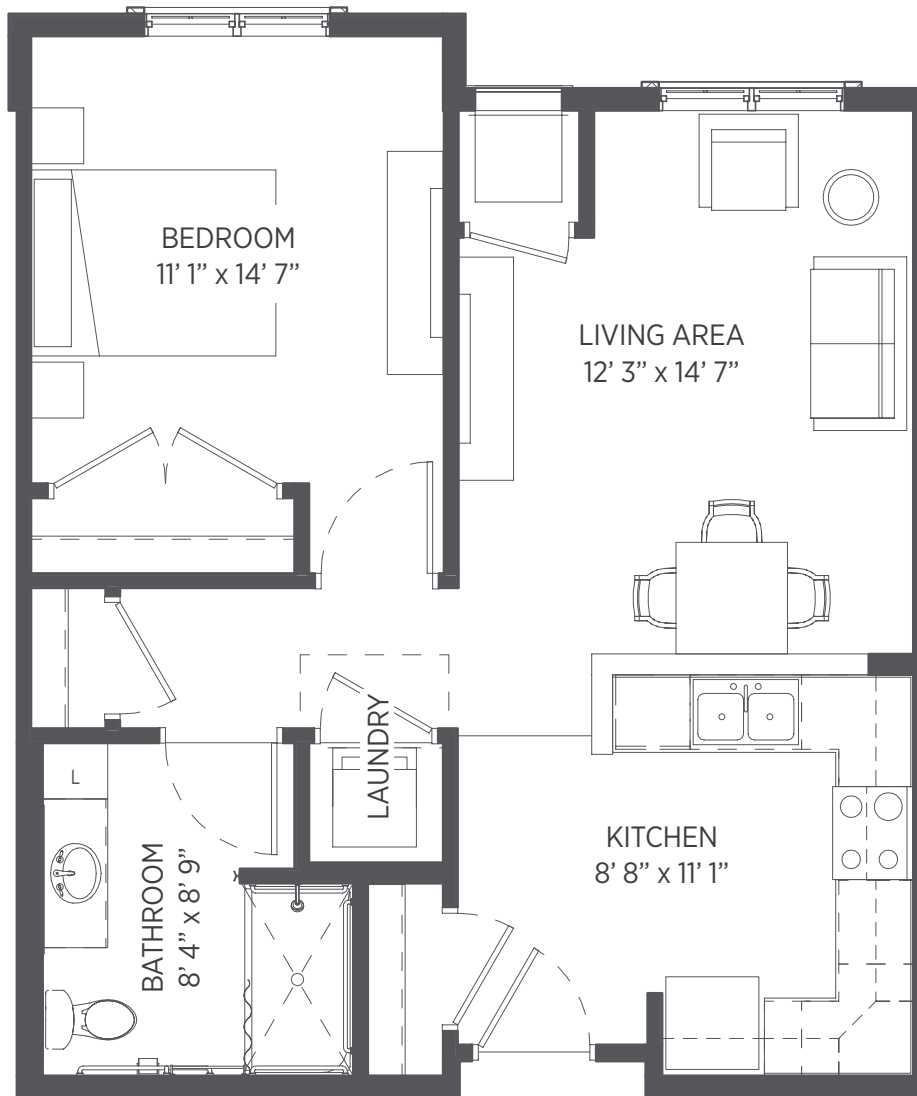

Floor plans are for general reference only and are not to scale.

STONEHAVEN

Senior Living

Studio - 486 sq ft

Apartment: 113

Floor plans are for general reference only and are not to scale.

STONEHAVEN

Senior Living

One Bedroom - 731 sq ft

Apartments: 311, 411

Floor plans are for general reference only and are not to scale.

STONEHAVEN

Senior Living

One Bedroom - 684 sq ft

Apartments: 227, 229, 230, 327, 329, 330, 427, 429, 430

Floor plans are for general reference only and are not to scale.

STONEHAVEN

Senior Living

One Bedroom - 658 sq ft

Apartments: 105, 205, 305, 405

Floor plans are for general reference only and are not to scale.