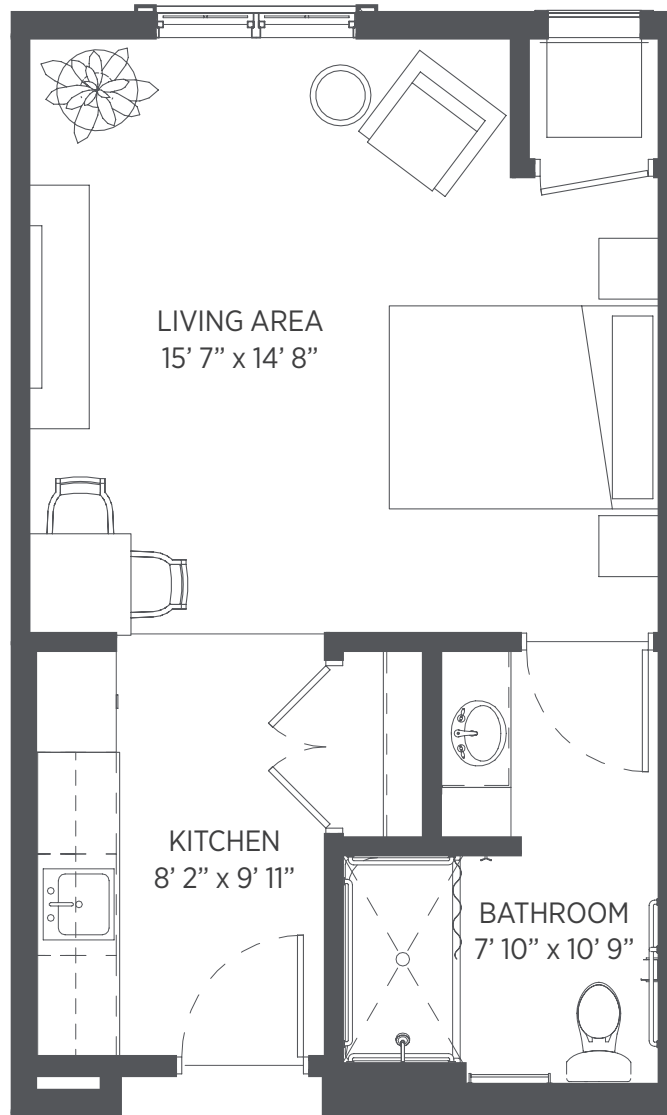

STONEHAVEN

Senior Living

Studio - 333 sq ft

Apartments: 211, 217

Floor plans are for general reference only and are not to scale.

STONEHAVEN

Senior Living

Studio - 333 sq ft

Apartments: 213, 215

Floor plans are for general reference only and are not to scale.

STONEHAVEN

Senior Living

Studio - 438 sq ft

Apartments: 111, 121, 123, 125, 127, 129, 130

Floor plans are for general reference only and are not to scale.

STONEHAVEN

Senior Living

Studio - 438 sq ft

Apartments: 102, 202, 219, 302, 317, 402, 417

Floor plans are for general reference only and are not to scale.

STONEHAVEN

Senior Living

Studio - 472 sq ft