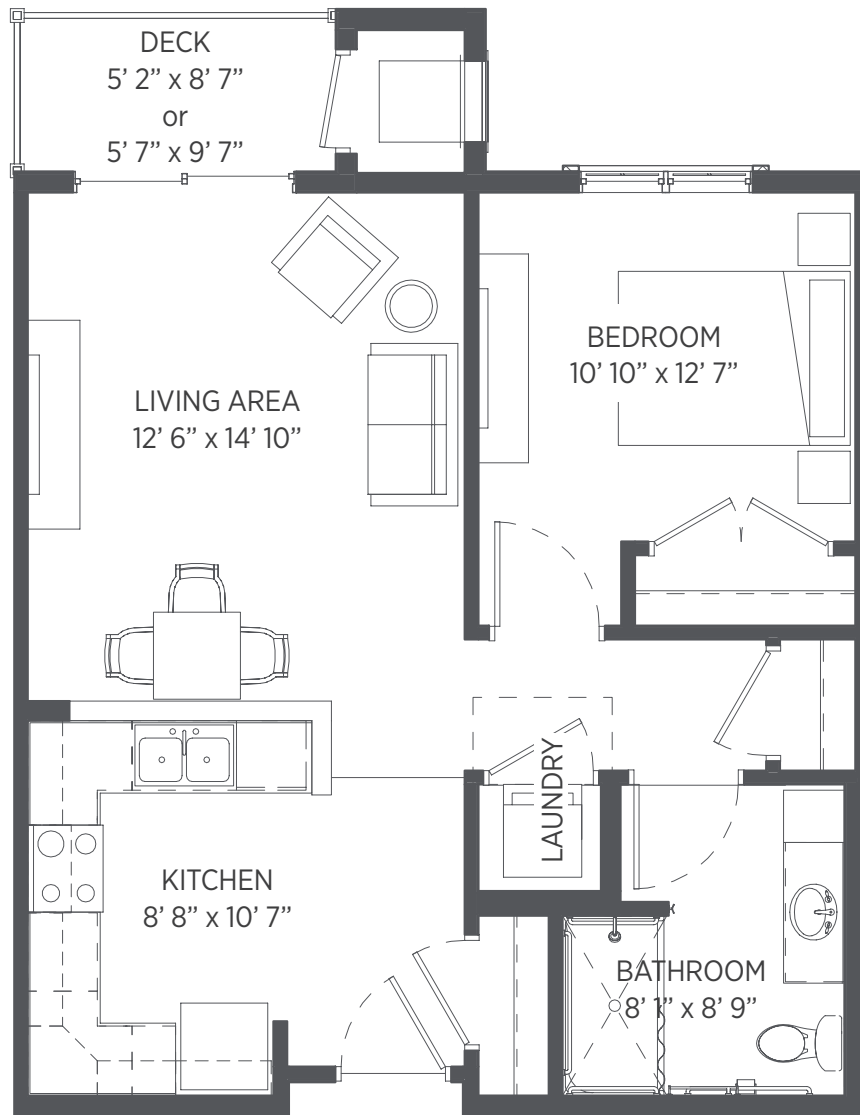

Apartments: 115, 117, 133, 134

Floor plans are for general reference only and are not to scale.

STONEHAVEN

Senior Living

Studio - 558 sq ft

Apartments: 308, 408

Floor plans are for general reference only and are not to scale.

STONEHAVEN

Senior Living

One Bedroom - 731 sq ft

Apartments: 107, 307, 407

Floor plans are for general reference only and are not to scale.

STONEHAVEN

Senior Living

One Bedroom - 680 sq ft

Apartments: 104, 204, 206, 214, 304, 306, 313, 314, 315, 404, 406, 413, 414, 415

Floor plans are for general reference only and are not to scale.

STONEHAVEN

Senior Living

One Bedroom - 563 sq ft

Apartments: 119, 131, 132

Floor plans are for general reference only and are not to scale.

STONEHAVEN

Senior Living

Studio - 486 sq ft

Apartment: 113

Floor plans are for general reference only and are not to scale.

STONEHAVEN

Senior Living