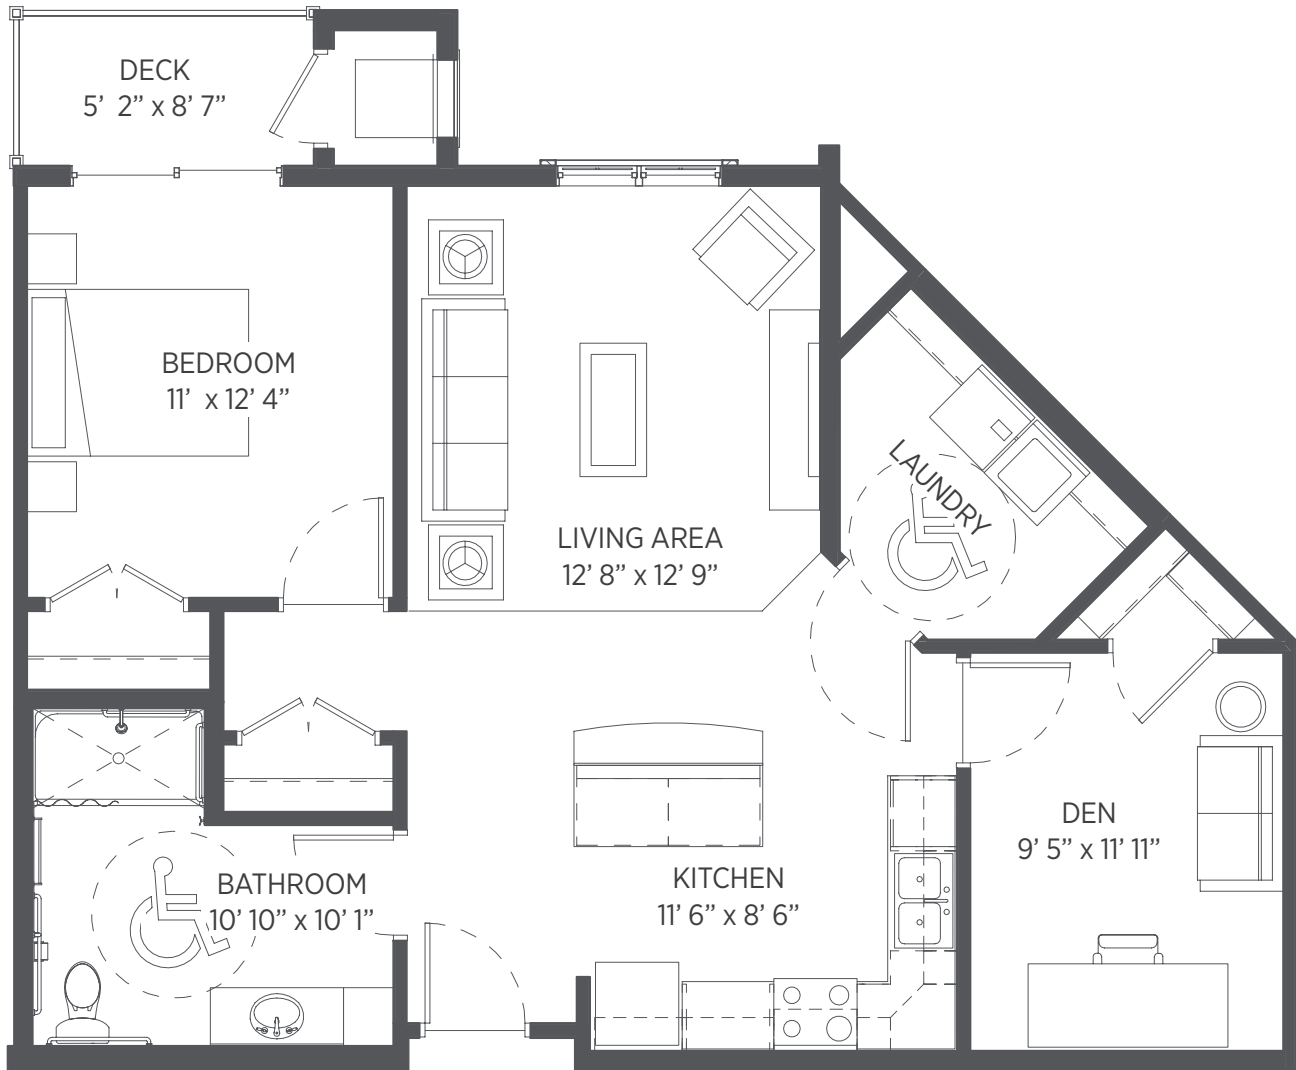

Apartments: 221, 321, 421

Floor plans are for general reference only and are not to scale.

STONEHAVEN

Senior Living

One Bedroom + Den - 908 sq ft

Apartments: 103, 203, 303, 403

Floor plans are for general reference only and are not to scale.

STONEHAVEN

Senior Living

One Bedroom + Den - 952 sq ft

Apartments: 316, 416

Floor plans are for general reference only and are not to scale.

STONEHAVEN

Senior Living

One Bedroom + Den - 957 sq ft

Apartment: 216

Floor plans are for general reference only and are not to scale.

STONEHAVEN

Senior Living

One Bedroom + Den - 959 sq ft

Apartments: 228, 328, 428

Floor plans are for general reference only and are not to scale.