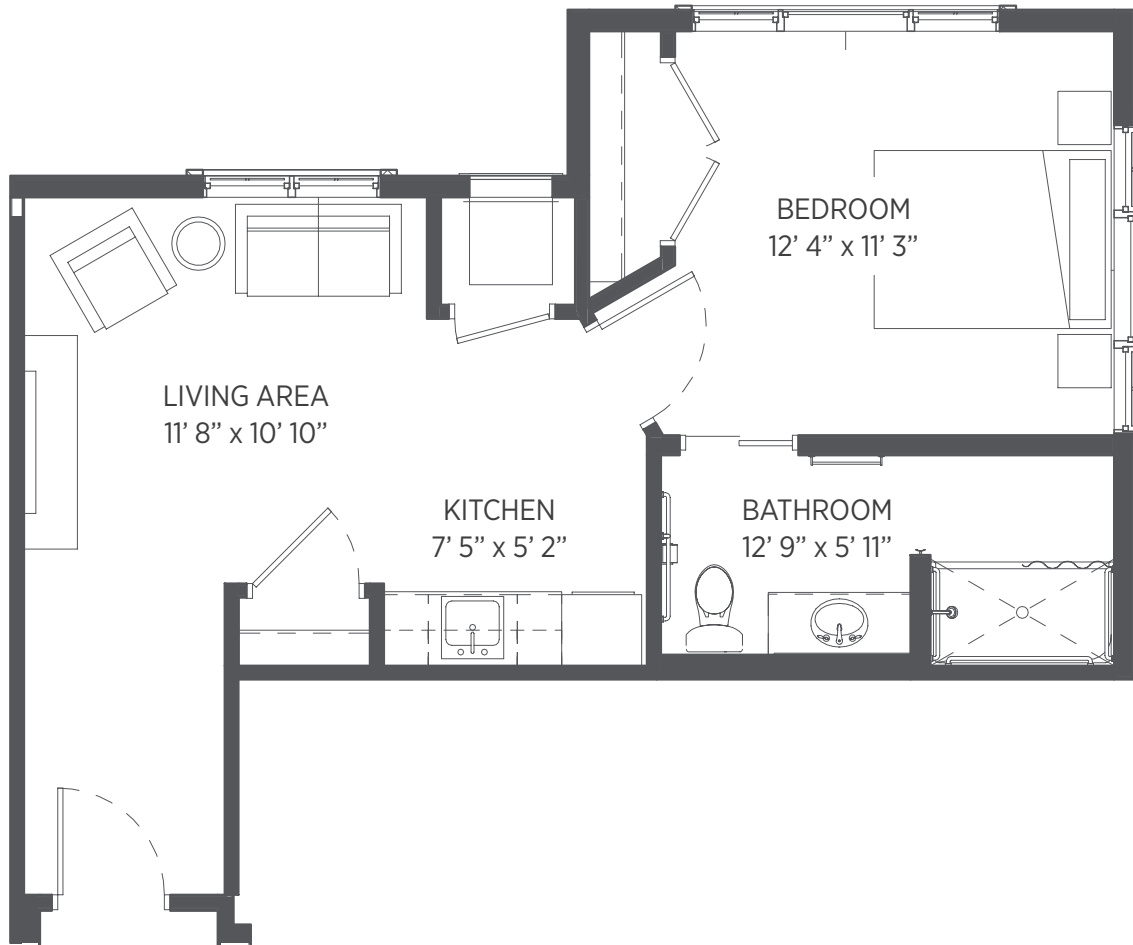

Apartments: 115, 117, 133, 134

Floor plans are for general reference only and are not to scale.

STONEHAVEN

Senior Living

Studio - 558 sq ft

Apartments: 308, 408

Floor plans are for general reference only and are not to scale.

STONEHAVEN

Senior Living

One Bedroom - 731 sq ft

Apartments: 107, 307, 407

Floor plans are for general reference only and are not to scale.

STONEHAVEN

Senior Living

One Bedroom - 680 sq ft

Apartments: 104, 204, 206, 214, 304, 306, 313, 314, 315, 404, 406, 413, 414, 415

Floor plans are for general reference only and are not to scale.

STONEHAVEN

Senior Living

One Bedroom - 563 sq ft

Apartments: 119, 131, 132

Floor plans are for general reference only and are not to scale.

STONEHAVEN

Senior Living

Studio - 486 sq ft

Apartment: 113

Floor plans are for general reference only and are not to scale.

STONEHAVEN

Senior Living