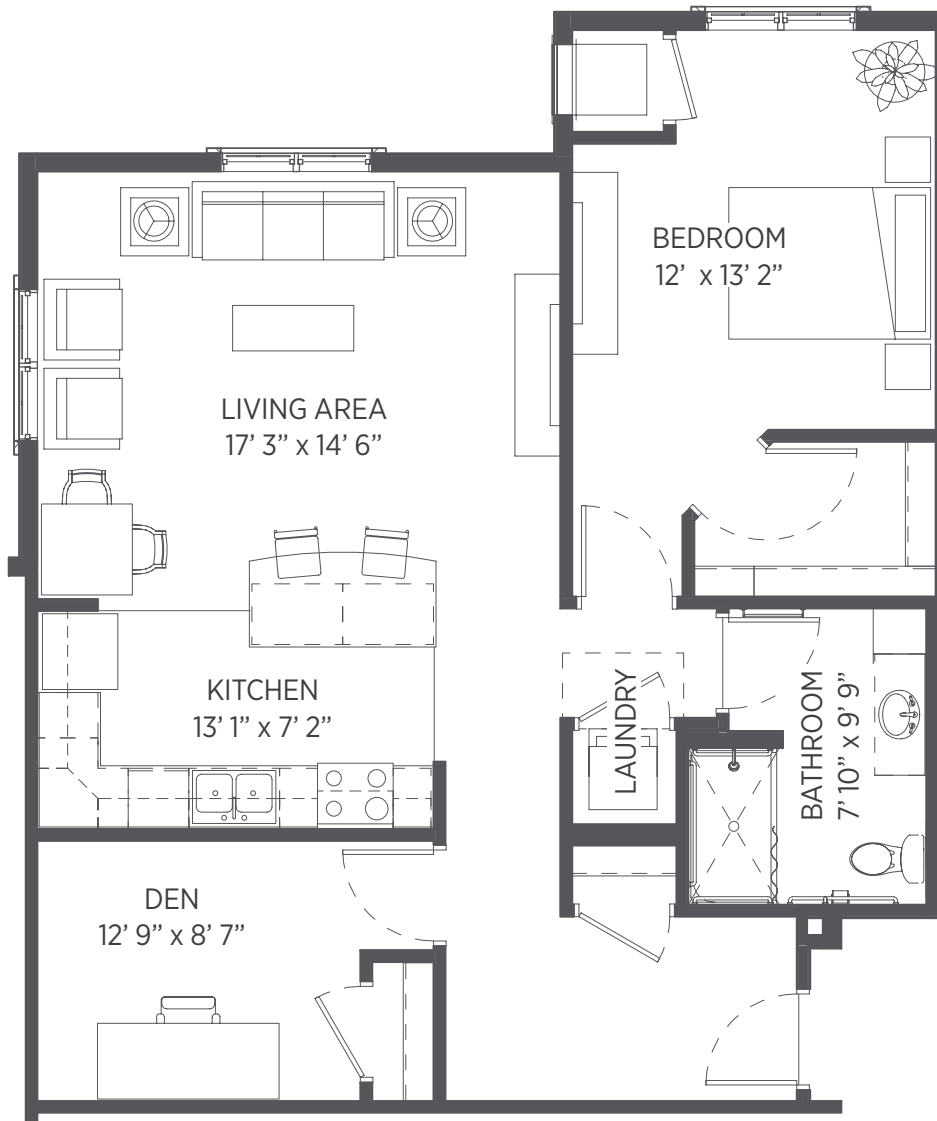

Floor plans are for general reference only and are not to scale.

STONEHAVEN

Senior Living

One Bedroom - 658 sq ft

Apartments: 105, 205, 305, 405

Floor plans are for general reference only and are not to scale.

STONEHAVEN

Senior Living

One Bedroom + Den - 905 sq ft

Apartments: 225, 325, 425

Floor plans are for general reference only and are not to scale.

STONEHAVEN

Senior Living

One Bedroom + Den - 997 sq ft

Apartments: 221, 321, 421

Floor plans are for general reference only and are not to scale.

STONEHAVEN

Senior Living

One Bedroom + Den - 908 sq ft

Apartments: 103, 203, 303, 403

Floor plans are for general reference only and are not to scale.