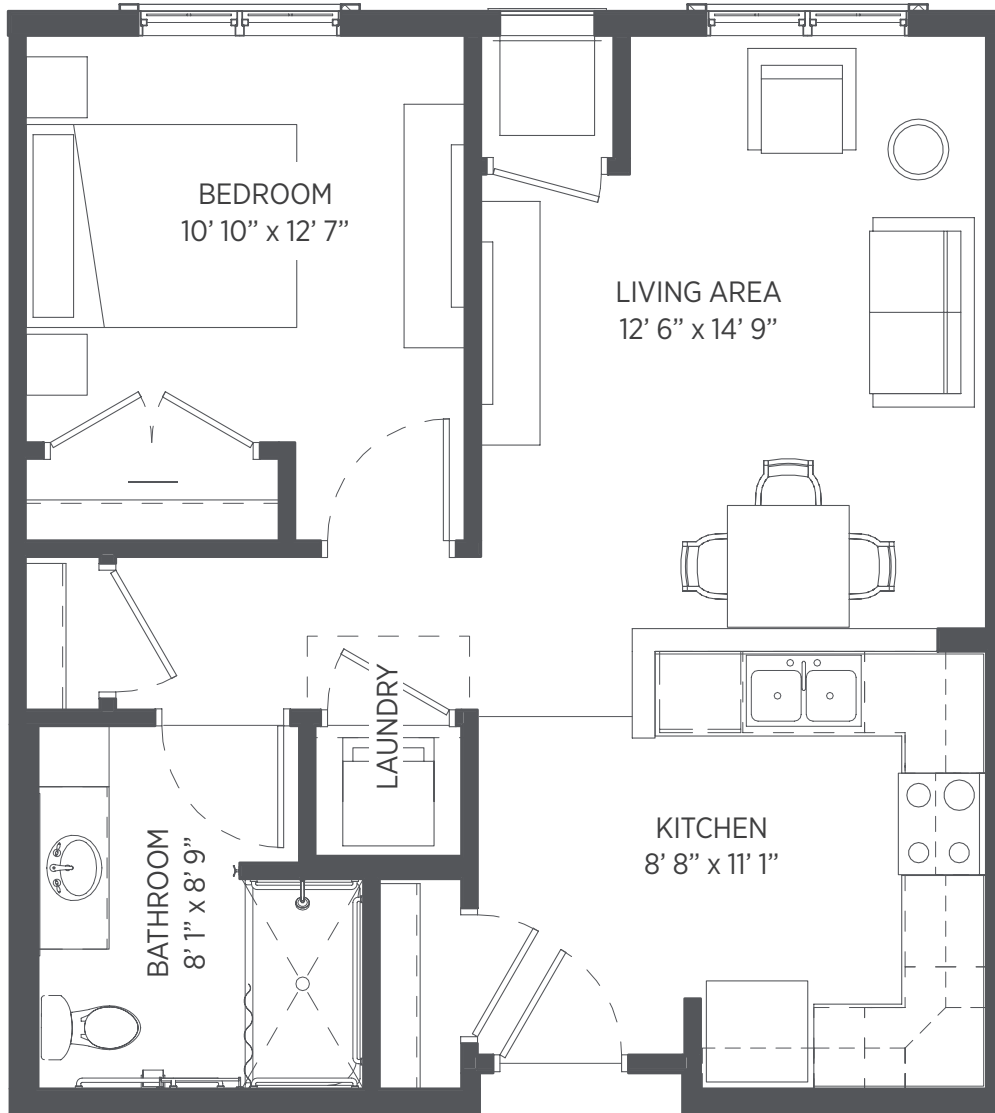

Floor plans are for general reference only and are not to scale.

STONEHAVEN

Senior Living

Studio - 486 sq ft

Apartment: 113

Floor plans are for general reference only and are not to scale.

STONEHAVEN

Senior Living

One Bedroom - 731 sq ft

Apartments: 311, 411

Floor plans are for general reference only and are not to scale.

STONEHAVEN

Senior Living

One Bedroom - 684 sq ft

Apartments: 227, 229, 230, 327, 329, 330, 427, 429, 430

Floor plans are for general reference only and are not to scale.

STONEHAVEN

Senior Living

One Bedroom - 658 sq ft

Apartments: 105, 205, 305, 405

Floor plans are for general reference only and are not to scale.