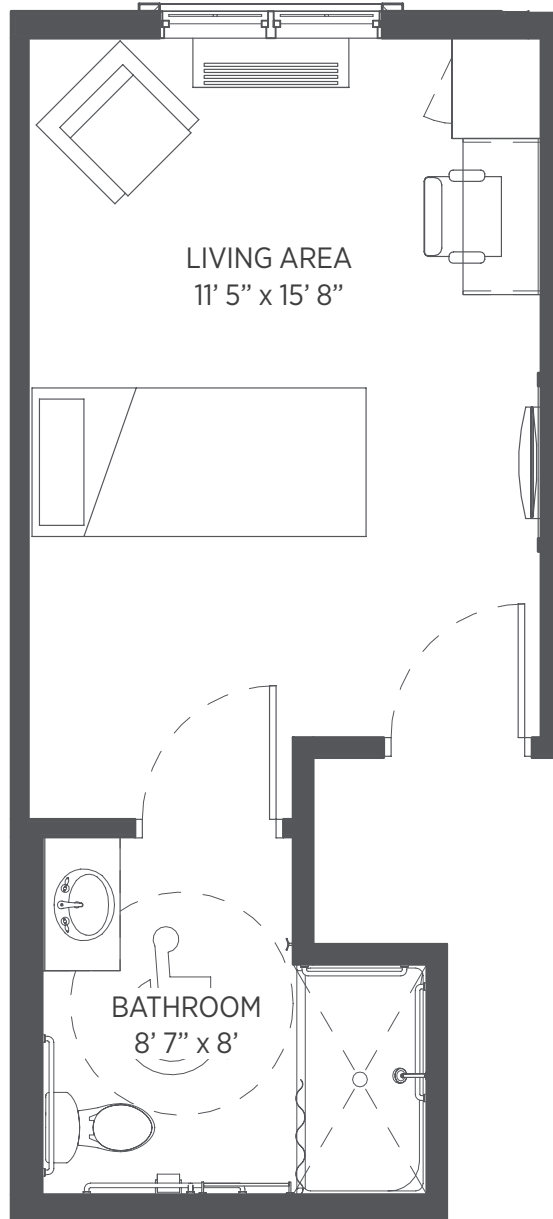

STONEHAVEN

Senior Living

Studio - 333 sq ft

Apartments: 211, 217

Floor plans are for general reference only and are not to scale.

STONEHAVEN

Senior Living

Studio - 333 sq ft

Apartments: 213, 215

Floor plans are for general reference only and are not to scale.

STONEHAVEN

Senior Living

Studio - 438 sq ft

Apartments: 111, 121, 123, 125, 127, 129, 130

Floor plans are for general reference only and are not to scale.

STONEHAVEN

Senior Living

Studio - 438 sq ft

Apartments: 102, 202, 219, 302, 317, 402, 417

Floor plans are for general reference only and are not to scale.

STONEHAVEN

Senior Living

Studio - 472 sq ft