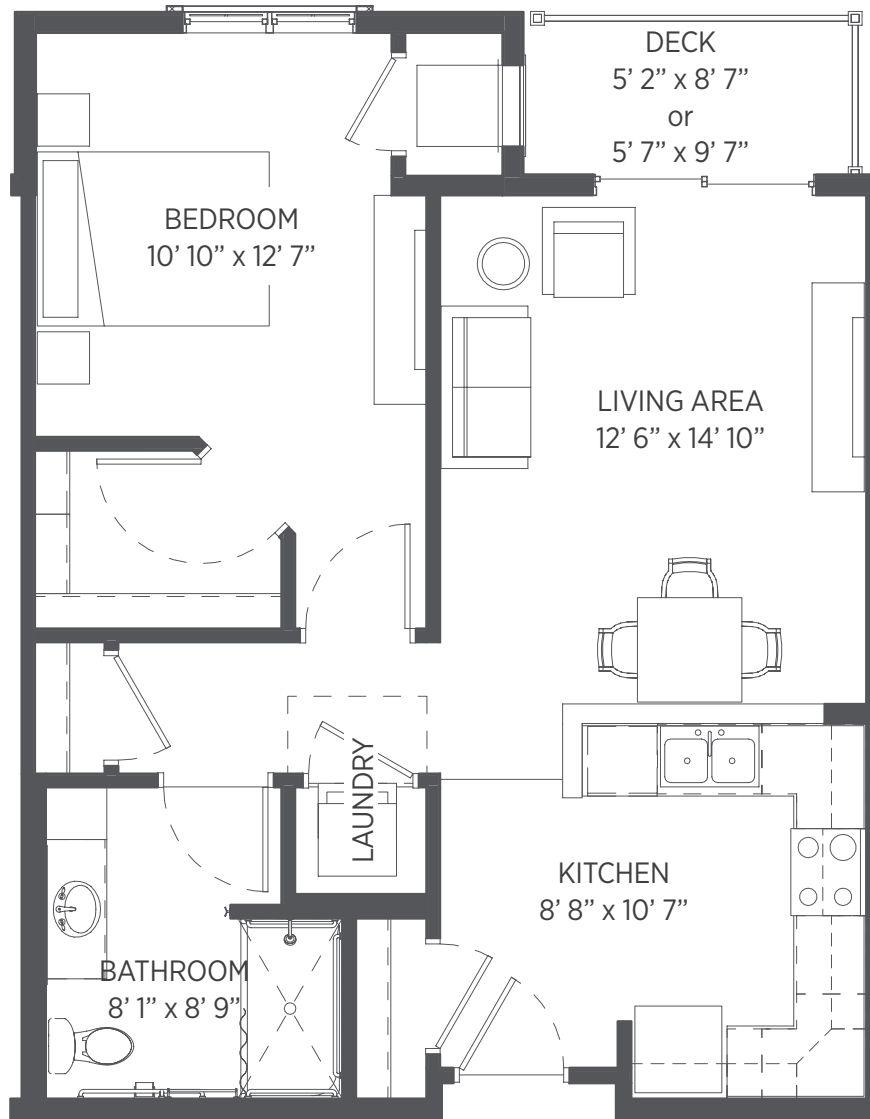

STONEHAVEN

Senior Living

Studio - 438 sq ft

Apartments: 102, 202, 219, 302, 317, 402, 417

Floor plans are for general reference only and are not to scale.

STONEHAVEN

Senior Living

Studio - 472 sq ft

Apartments: 115, 117, 133, 134

Floor plans are for general reference only and are not to scale.

STONEHAVEN

Senior Living

Studio - 558 sq ft

Apartments: 308, 408

Floor plans are for general reference only and are not to scale.

STONEHAVEN

Senior Living

One Bedroom - 731 sq ft

Apartments: 107, 307, 407

Floor plans are for general reference only and are not to scale.

STONEHAVEN

Senior Living

One Bedroom - 680 sq ft

Apartments: 104, 204, 206, 214, 304, 306, 313, 314, 315, 404, 406, 413, 414, 415

Floor plans are for general reference only and are not to scale.

STONEHAVEN

Senior Living

One Bedroom - 563 sq ft

Apartments: 119, 131, 132