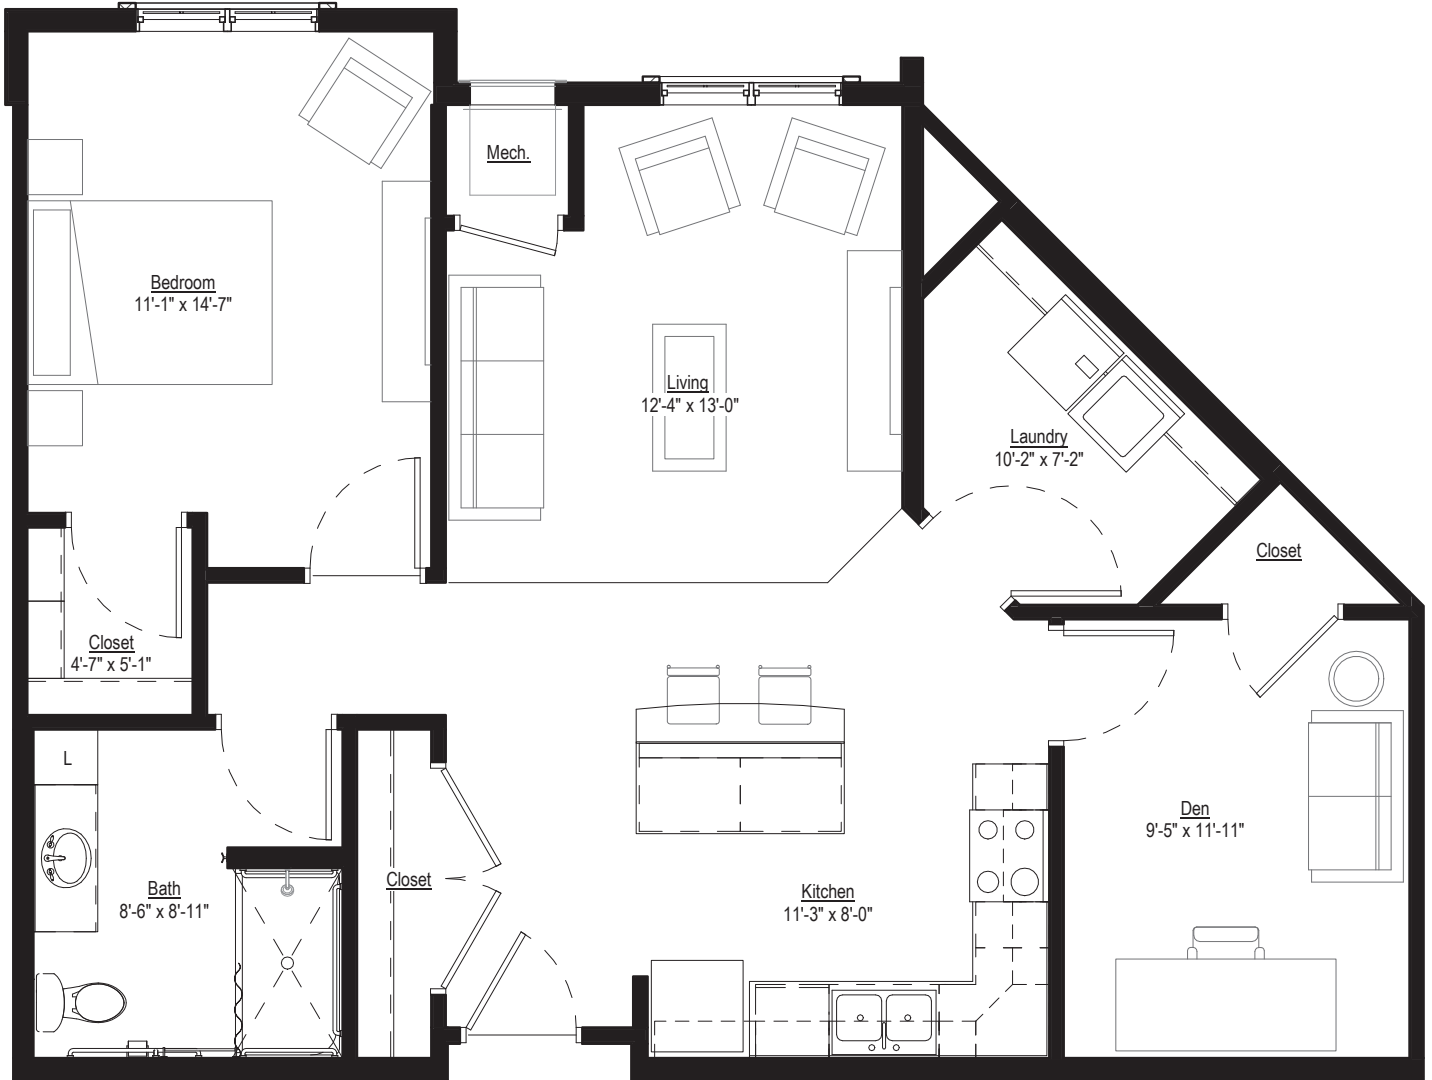

INDEPENDENT/
ASSISTED LIVING

FAIRVIEW 2-0
1-BEDROOM + DEN
905 SQ. FT.

UNITS: 225, 325, 425

INDEPENDENT/
ASSISTED LIVING

FAIRVIEW 2-1
1-BEDROOM + DEN
997 SQ. FT.

UNITS: 221, 321, 421

INDEPENDENT/ ASSISTED LIVING

FAIRVIEW 2-2 1-BEDROOM + DEN 908 SQ. FT.

UNITS: 203, 303, 403

FAIRVIEW 2-2b 1-BEDROOM + DEN 908 SQ. FT.

UNIT: 103

INDEPENDENT/ ASSISTED LIVING

FAIRVIEW 2-4 1-BEDROOM + DEN 952 SQ. FT.

UNITS: 316, 416

INDEPENDENT/ ASSISTED LIVING

FAIRVIEW 2-4 Accessible 1-BEDROOM + DEN 957 SQ. FT.

UNIT: 216

INDEPENDENT/ ASSISTED LIVING

FAIRVIEW 2-5 1-BEDROOM + DEN 959 SQ. FT.

UNITS: 228, 328, 428
