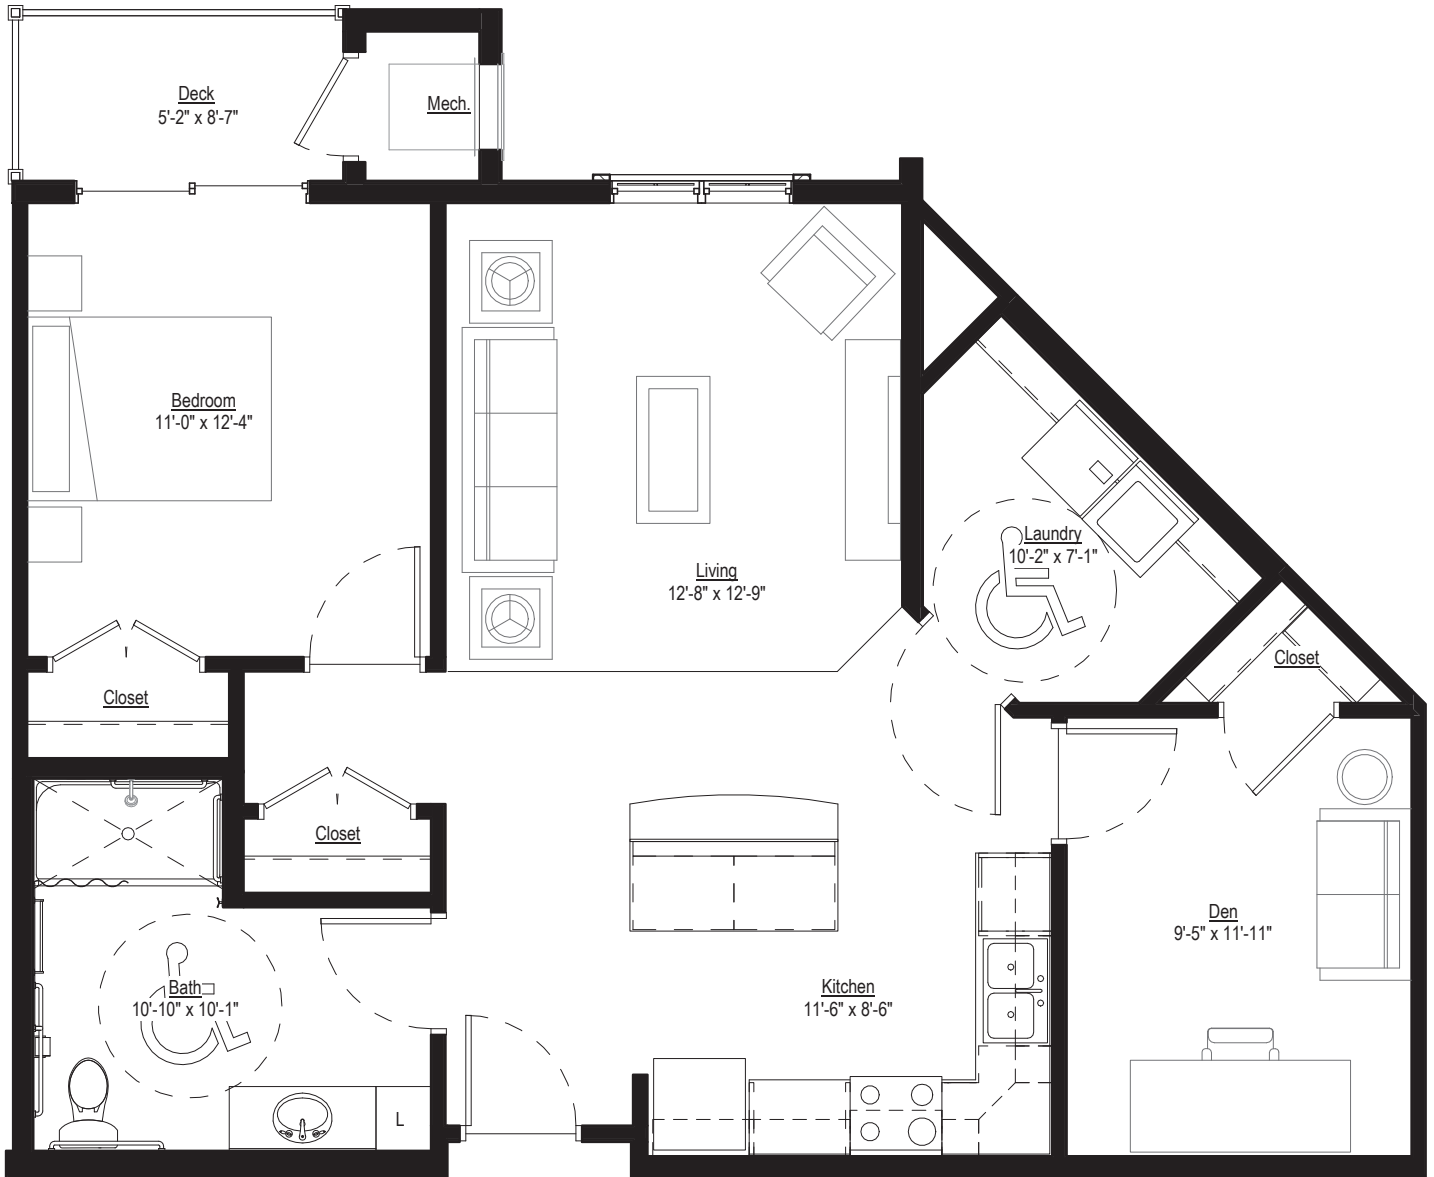

INDEPENDENT/
ASSISTED LIVING

FAIRVIEW 2-0
1-BEDROOM + DEN
905 SQ. FT.

UNITS: 225, 325, 425

INDEPENDENT/
ASSISTED LIVING

FAIRVIEW 2-1
1-BEDROOM + DEN
997 SQ. FT.

UNITS: 221, 321, 421

INDEPENDENT/ ASSISTED LIVING

FAIRVIEW 2-2 1-BEDROOM + DEN 908 SQ. FT.

UNITS: 203, 303, 403

FAIRVIEW 2-2b 1-BEDROOM + DEN 908 SQ. FT.

UNIT: 103

INDEPENDENT/ ASSISTED LIVING

FAIRVIEW 2-4 1-BEDROOM + DEN 952 SQ. FT.

UNITS: 316, 416

INDEPENDENT/ ASSISTED LIVING

FAIRVIEW 2-4 Accessible 1-BEDROOM + DEN 957 SQ. FT.

UNIT: 216

INDEPENDENT/ ASSISTED LIVING

FAIRVIEW 2-5 1-BEDROOM + DEN 959 SQ. FT.

UNITS: 228, 328, 428
