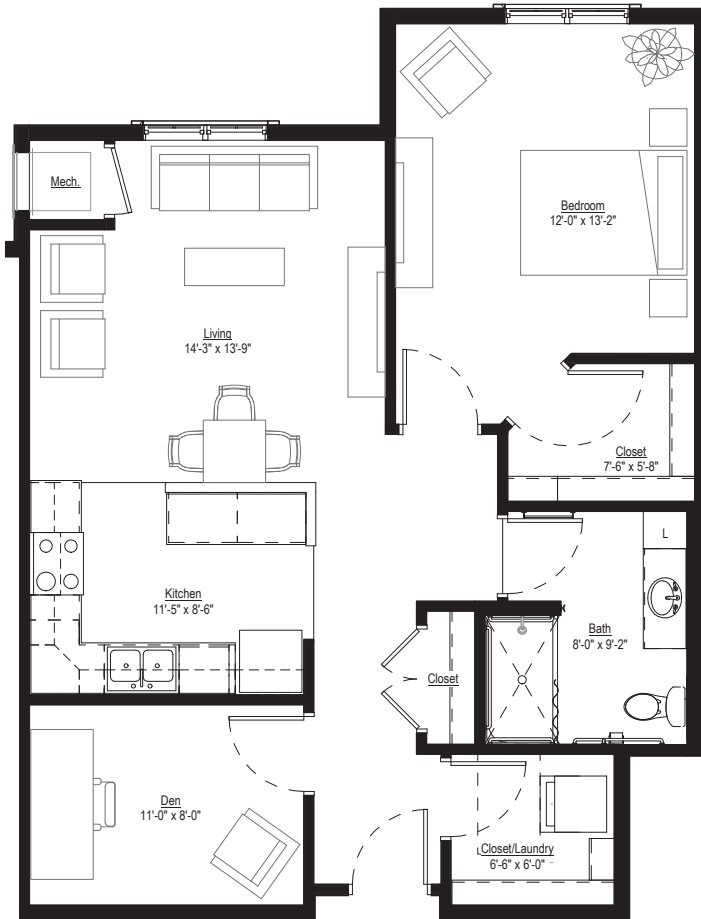

INDEPENDENT/
ASSISTED LIVING

FAIRVIEW 2-0
1-BEDROOM + DEN
905 SQ. FT.

UNITS: 225, 325, 425

INDEPENDENT/
ASSISTED LIVING

FAIRVIEW 2-1
1-BEDROOM + DEN
997 SQ. FT.

UNITS: 221, 321, 421

INDEPENDENT/ ASSISTED LIVING

FAIRVIEW 2-2 1-BEDROOM + DEN 908 SQ. FT.

UNITS: 203, 303, 403

FAIRVIEW 2-2b 1-BEDROOM + DEN 908 SQ. FT.

UNIT: 103

INDEPENDENT/ ASSISTED LIVING

FAIRVIEW 2-4 1-BEDROOM + DEN 952 SQ. FT.

UNITS: 316, 416

INDEPENDENT/ ASSISTED LIVING

FAIRVIEW 2-4 Accessible 1-BEDROOM + DEN 957 SQ. FT.

UNIT: 216

INDEPENDENT/ ASSISTED LIVING

FAIRVIEW 2-5 1-BEDROOM + DEN 959 SQ. FT.

UNITS: 228, 328, 428
