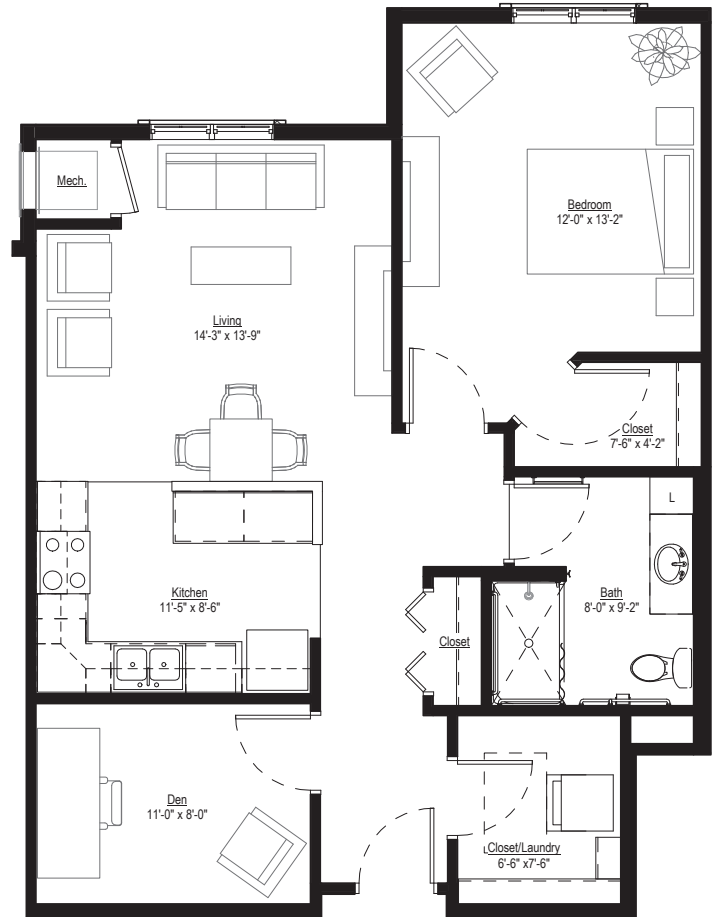

INDEPENDENT/
ASSISTED LIVING

FAIRVIEW 2-0
1-BEDROOM + DEN
905 SQ. FT.

UNITS: 225, 325, 425

INDEPENDENT/
ASSISTED LIVING

FAIRVIEW 2-1
1-BEDROOM + DEN
997 SQ. FT.

UNITS: 221, 321, 421

INDEPENDENT/ ASSISTED LIVING

FAIRVIEW 2-2 1-BEDROOM + DEN 908 SQ. FT.

UNITS: 203, 303, 403

FAIRVIEW 2-2b 1-BEDROOM + DEN 908 SQ. FT.

UNIT: 103

INDEPENDENT/ ASSISTED LIVING

FAIRVIEW 2-4 1-BEDROOM + DEN 952 SQ. FT.

UNITS: 316, 416

INDEPENDENT/ ASSISTED LIVING

FAIRVIEW 2-4 Accessible 1-BEDROOM + DEN 957 SQ. FT.

UNIT: 216

INDEPENDENT/ ASSISTED LIVING

FAIRVIEW 2-5 1-BEDROOM + DEN 959 SQ. FT.

UNITS: 228, 328, 428
