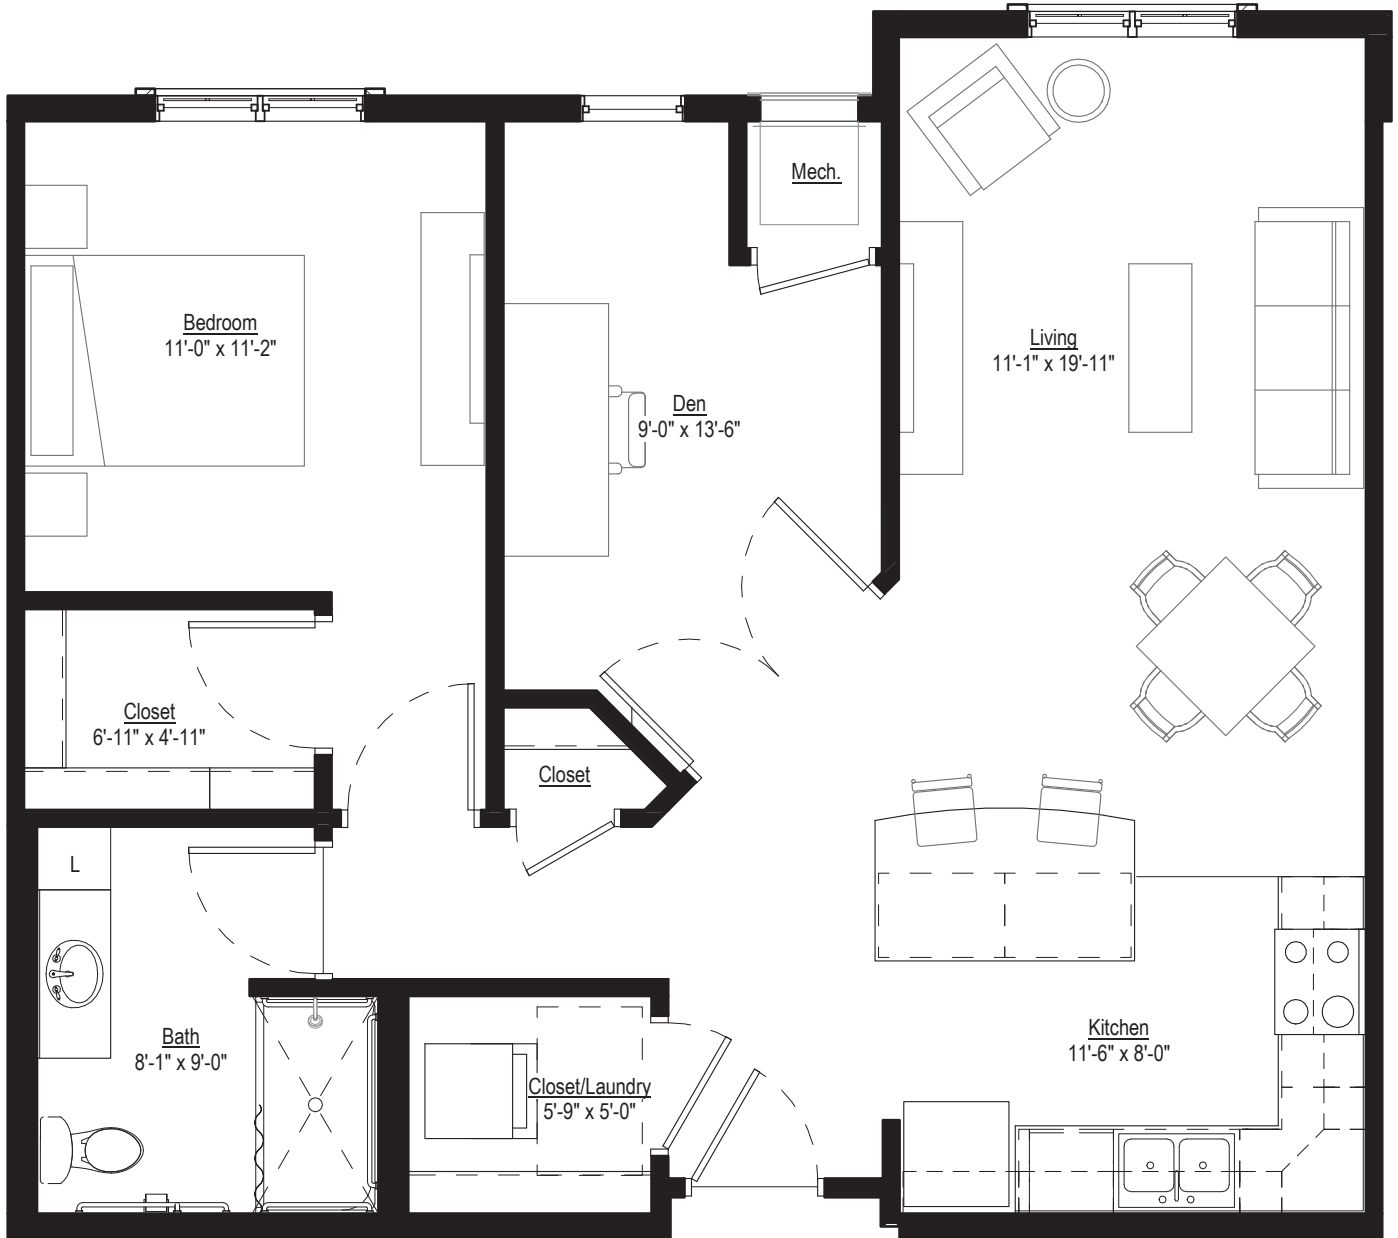

INDEPENDENT/
ASSISTED LIVING

FAIRVIEW 2-0
1-BEDROOM + DEN
905 SQ. FT.

UNITS: 225, 325, 425

INDEPENDENT/
ASSISTED LIVING

FAIRVIEW 2-1
1-BEDROOM + DEN
997 SQ. FT.

UNITS: 221, 321, 421

INDEPENDENT/ ASSISTED LIVING

FAIRVIEW 2-2 1-BEDROOM + DEN 908 SQ. FT.

UNITS: 203, 303, 403

FAIRVIEW 2-2b 1-BEDROOM + DEN 908 SQ. FT.

UNIT: 103

INDEPENDENT/ ASSISTED LIVING

FAIRVIEW 2-4 1-BEDROOM + DEN 952 SQ. FT.

UNITS: 316, 416

INDEPENDENT/ ASSISTED LIVING

FAIRVIEW 2-4 Accessible 1-BEDROOM + DEN 957 SQ. FT.

UNIT: 216

INDEPENDENT/ ASSISTED LIVING

FAIRVIEW 2-5 1-BEDROOM + DEN 959 SQ. FT.

UNITS: 228, 328, 428
