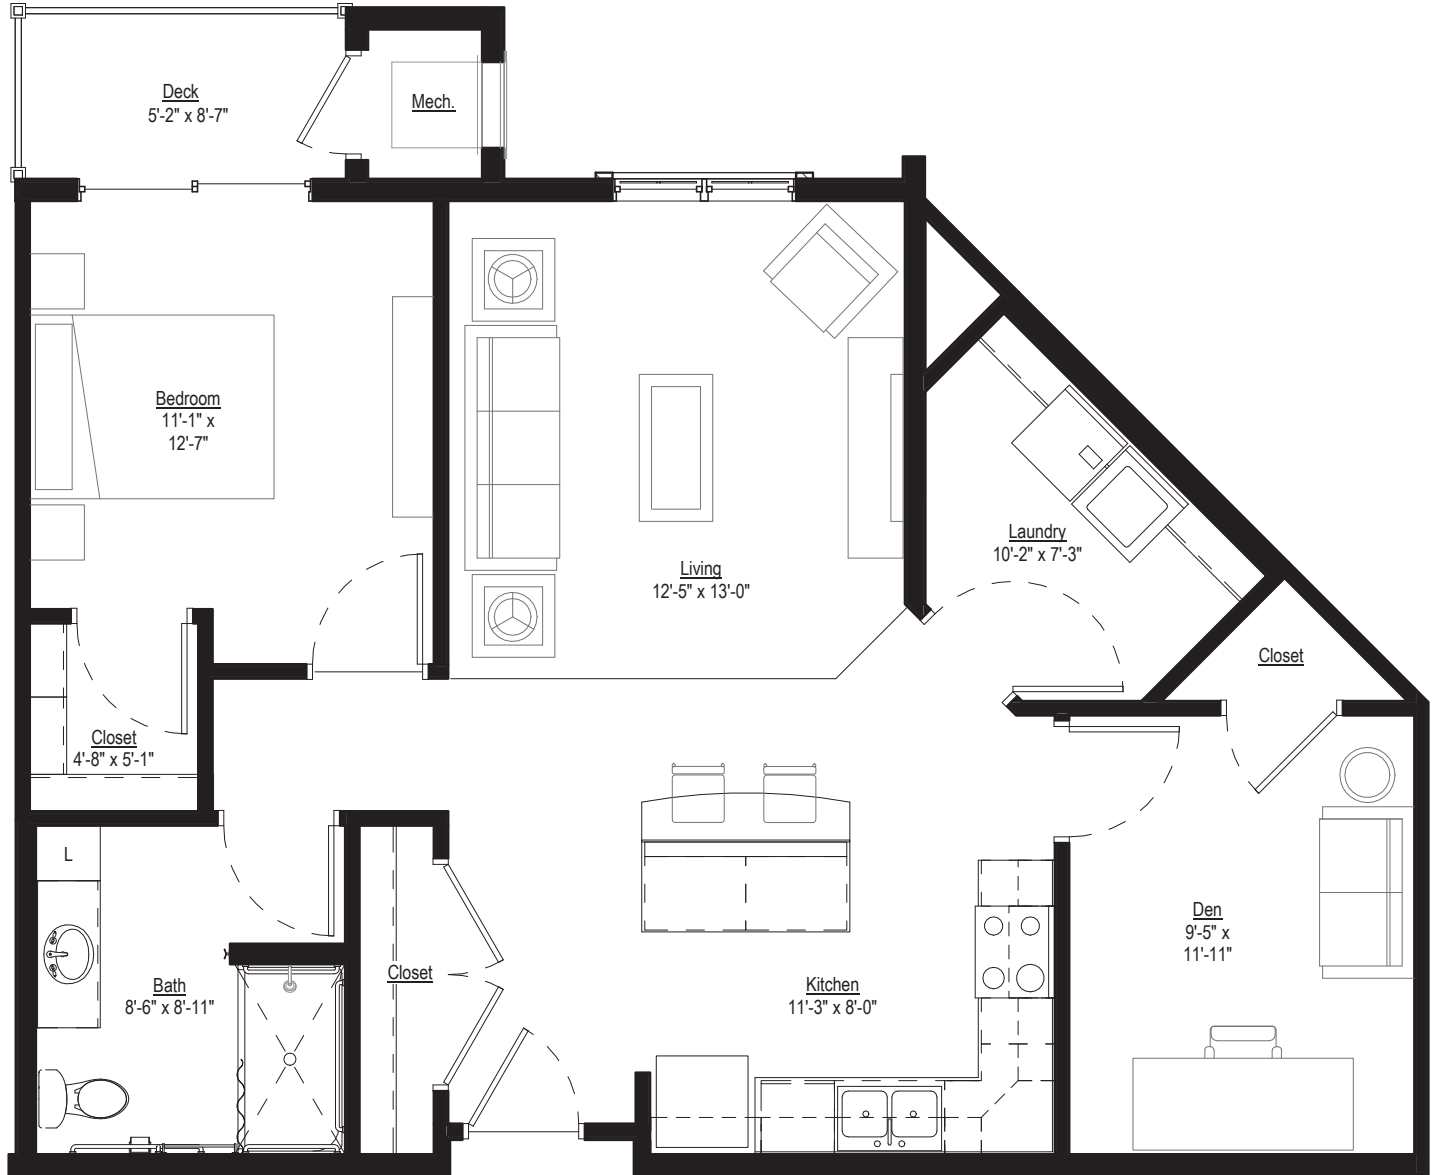

INDEPENDENT/
ASSISTED LIVING

FAIRVIEW 2-0
1-BEDROOM + DEN
905 SQ. FT.

UNITS: 225, 325, 425

INDEPENDENT/
ASSISTED LIVING

FAIRVIEW 2-1
1-BEDROOM + DEN
997 SQ. FT.

UNITS: 221, 321, 421

INDEPENDENT/ ASSISTED LIVING

FAIRVIEW 2-2 1-BEDROOM + DEN 908 SQ. FT.

UNITS: 203, 303, 403

FAIRVIEW 2-2b 1-BEDROOM + DEN 908 SQ. FT.

UNIT: 103

INDEPENDENT/ ASSISTED LIVING

FAIRVIEW 2-4 1-BEDROOM + DEN 952 SQ. FT.

UNITS: 316, 416

INDEPENDENT/ ASSISTED LIVING

FAIRVIEW 2-4 Accessible 1-BEDROOM + DEN 957 SQ. FT.

UNIT: 216

INDEPENDENT/ ASSISTED LIVING

FAIRVIEW 2-5 1-BEDROOM + DEN 959 SQ. FT.

UNITS: 228, 328, 428
