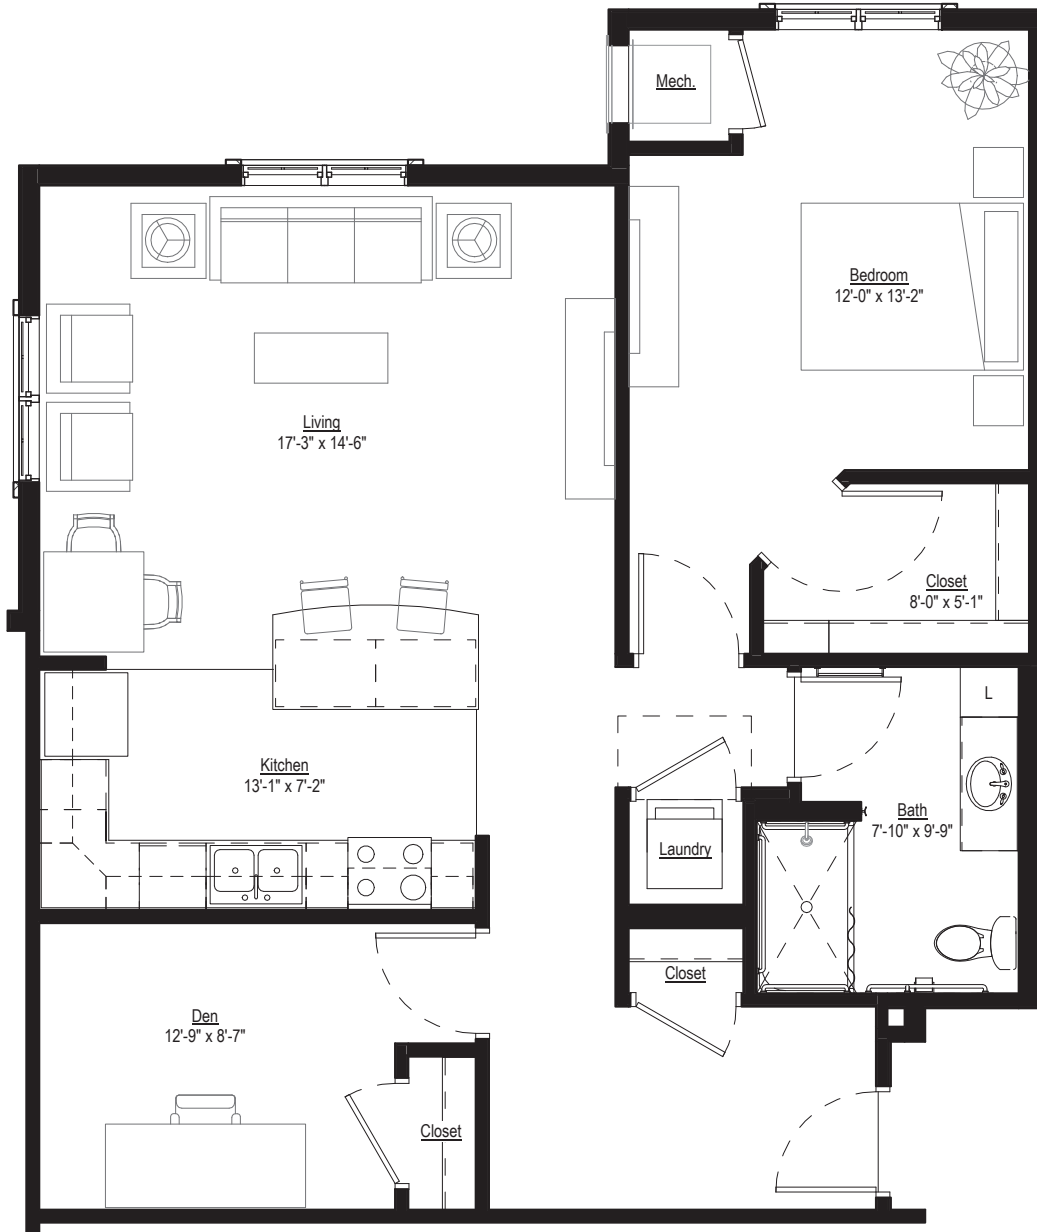

INDEPENDENT/
ASSISTED LIVING

FAIRVIEW 2-0
1-BEDROOM + DEN
905 SQ. FT.

UNITS: 225, 325, 425

INDEPENDENT/
ASSISTED LIVING

FAIRVIEW 2-1
1-BEDROOM + DEN
997 SQ. FT.

UNITS: 221, 321, 421

INDEPENDENT/ ASSISTED LIVING

FAIRVIEW 2-2 1-BEDROOM + DEN 908 SQ. FT.

UNITS: 203, 303, 403

FAIRVIEW 2-2b 1-BEDROOM + DEN 908 SQ. FT.

UNIT: 103

INDEPENDENT/ ASSISTED LIVING

FAIRVIEW 2-4 1-BEDROOM + DEN 952 SQ. FT.

UNITS: 316, 416

INDEPENDENT/ ASSISTED LIVING

FAIRVIEW 2-4 Accessible 1-BEDROOM + DEN 957 SQ. FT.

UNIT: 216

INDEPENDENT/ ASSISTED LIVING

FAIRVIEW 2-5 1-BEDROOM + DEN 959 SQ. FT.

UNITS: 228, 328, 428
